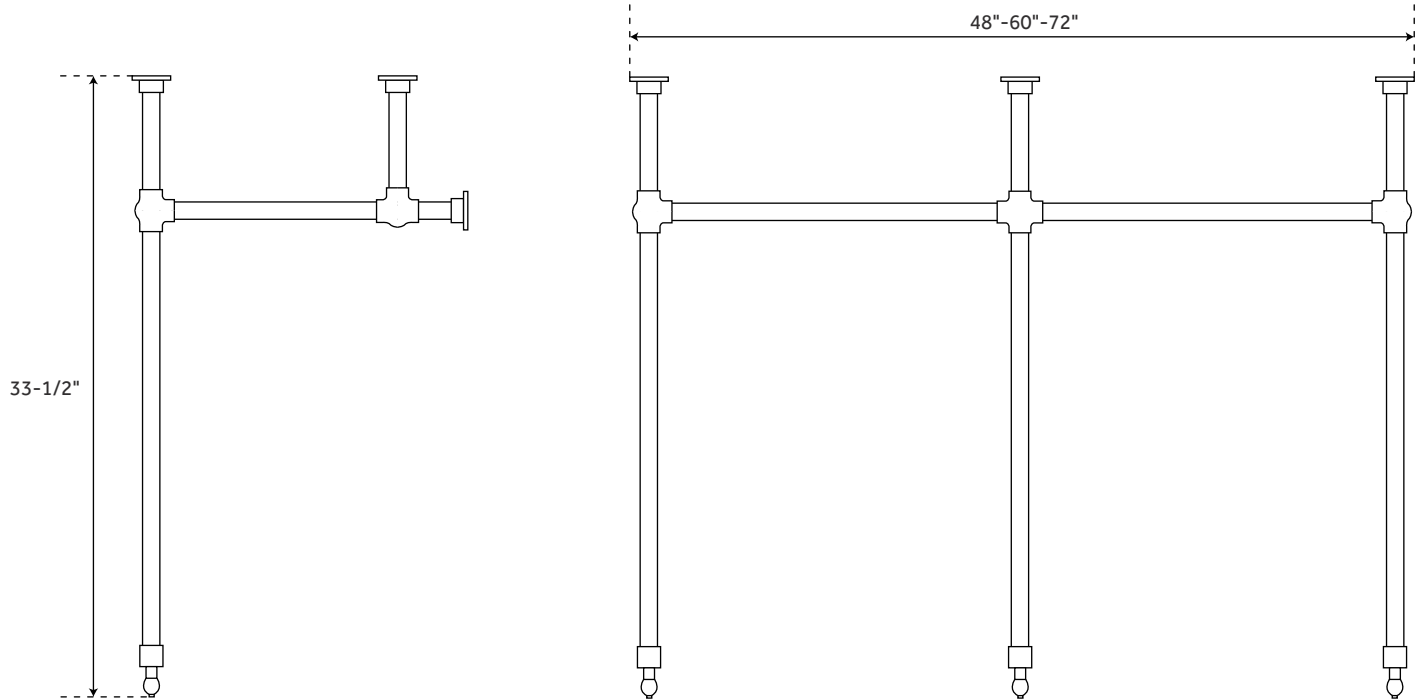

COMPLETE

ACRYLIC DOUBLE CONSOLE STAND - FRONT SUPPORT - CHROME

SKU: 946570

FEATURES

- Height: 33-1/2"
- Stand Material: Acrylic
- 1" OD acrylic tubing
- Stand comes with side support rods, three support legs and front support rod. Front support rod can be custom cut on site to fit your vanity top dimensions.
- Top and sink not included.