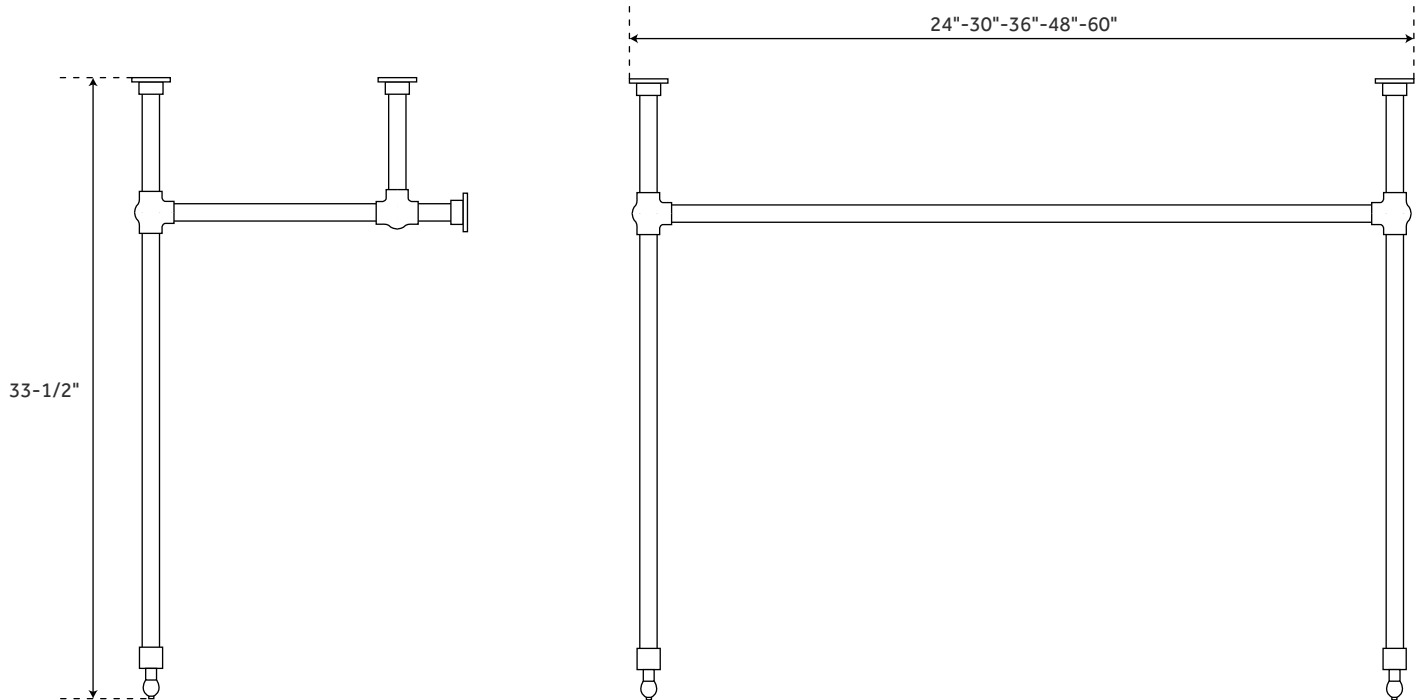

COMPLETE

BRASS CONSOLE SINGLE SINK STAND - CHROME

SKU: 946410

FEATURES

Height: 33-1/2"

Stand Material: Solid Brass

1" OD brass tubing.

Stand comes with side support rods, two support legs and
and 60" L front support rod. Front support rod
can be custom cut on site to fit your vanity
top dimensions