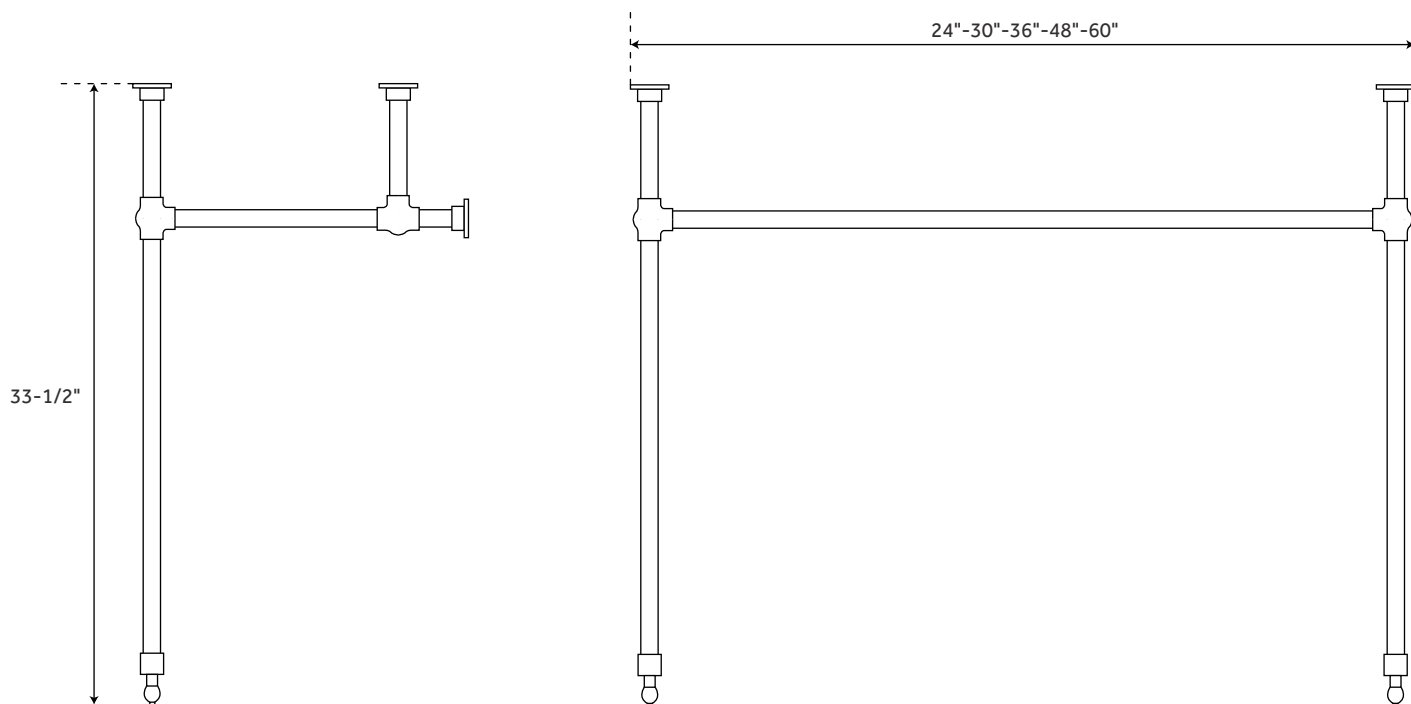

COMPLETE

ACRYLIC CONSOLE SINGLE SINK STAND - OIL RUBBED BRONZE

SKU: 946415

FEATURES

Height: 33-1/2"

Stand Material: Acrylic

1" OD acrylic tubing.

Stand comes with side support rods, two support legs and 60" L front support rod. Front support rod can be custom cut on site to fit your vanity top dimensions