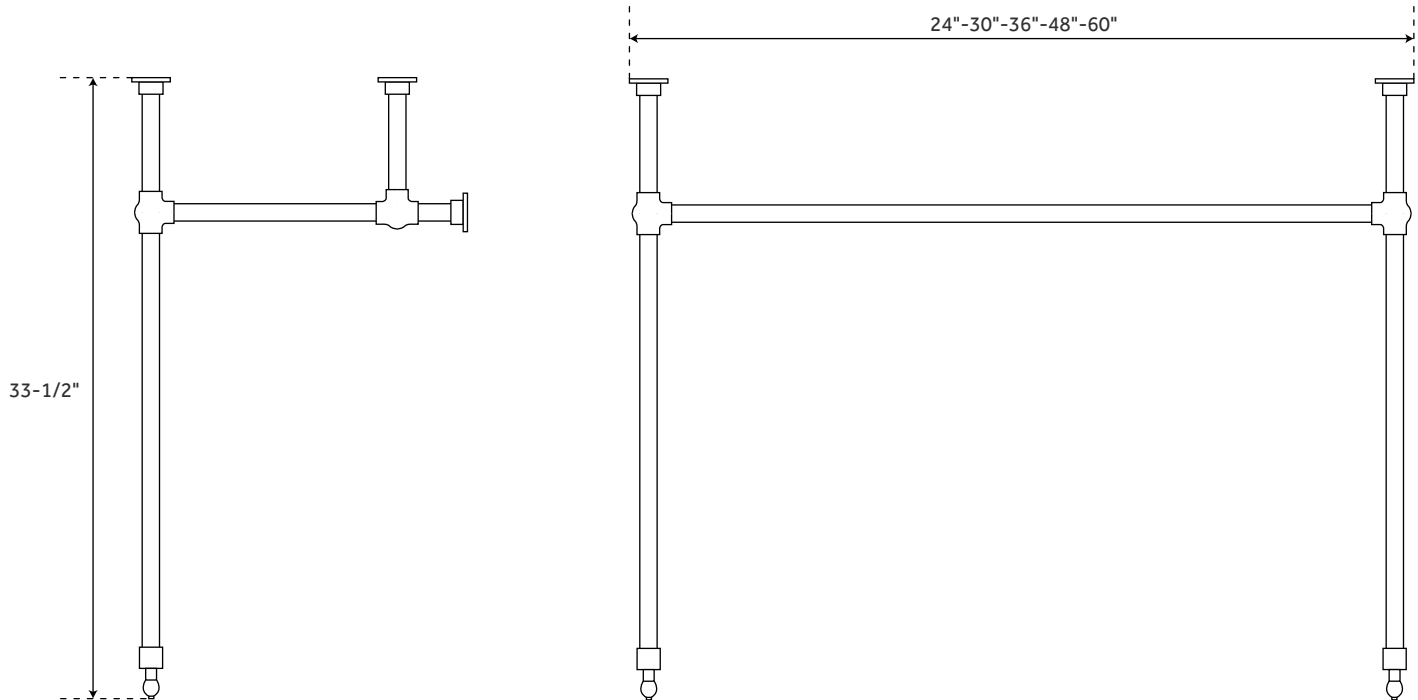

COMPLETE

ACRYLIC CONSOLE SINGLE SINK STAND - POLISHED BRASS

SKU: 946416

FEATURES

- Height: 33-1/2"
- Stand Material: Acrylic
- 1" OD acrylic tubing.
- Stand comes with side support rods, two support legs and 60" L front support rod. Front support rod can be custom cut on site to fit your vanity top dimensions
- Top and sink not included