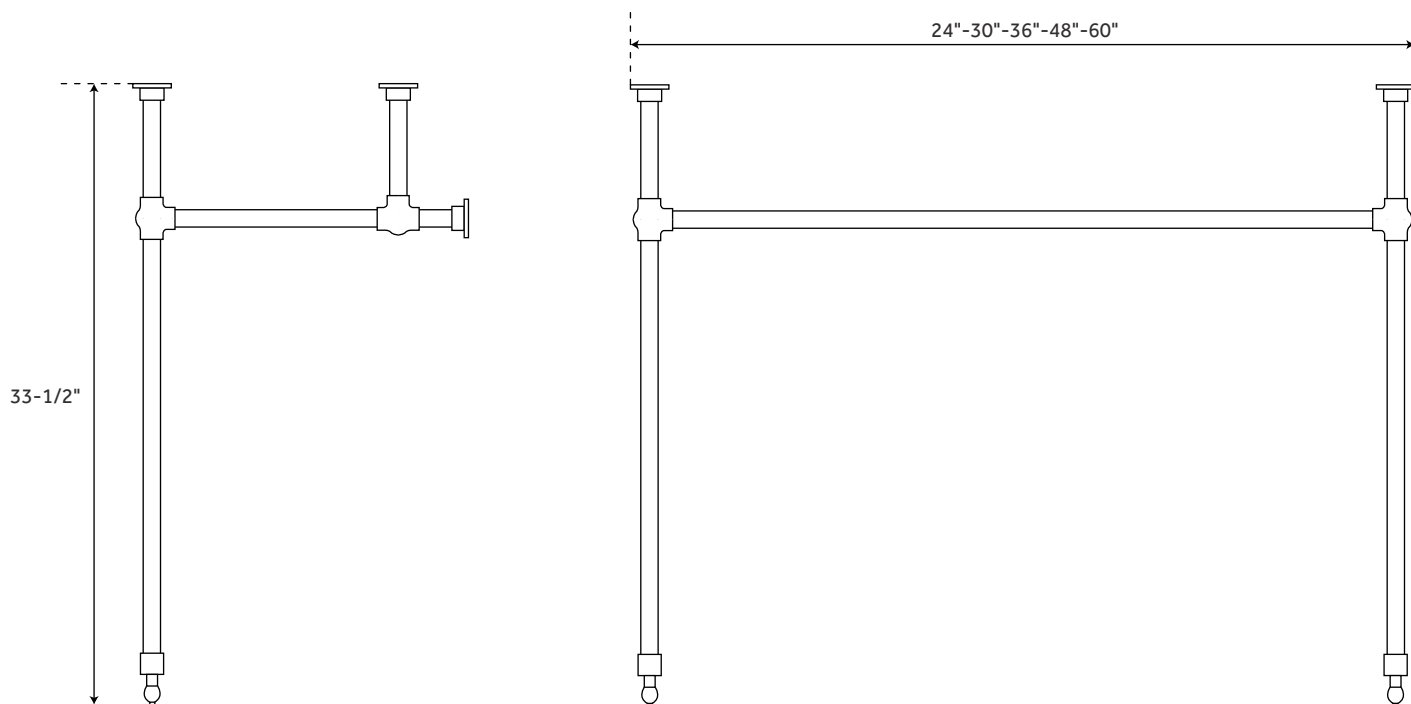

COMPLETE

ACRYLIC CONSOLE SINGLE SINK STAND - CHROME

SKU: 946414

FEATURES

Height: 33-1/2"

Stand Material: Acrylic

1" OD acrylic tubing.

Stand comes with side support rods, two support legs and 60" L front support rod. Front support rod can be custom cut on site to fit your vanity top dimensions