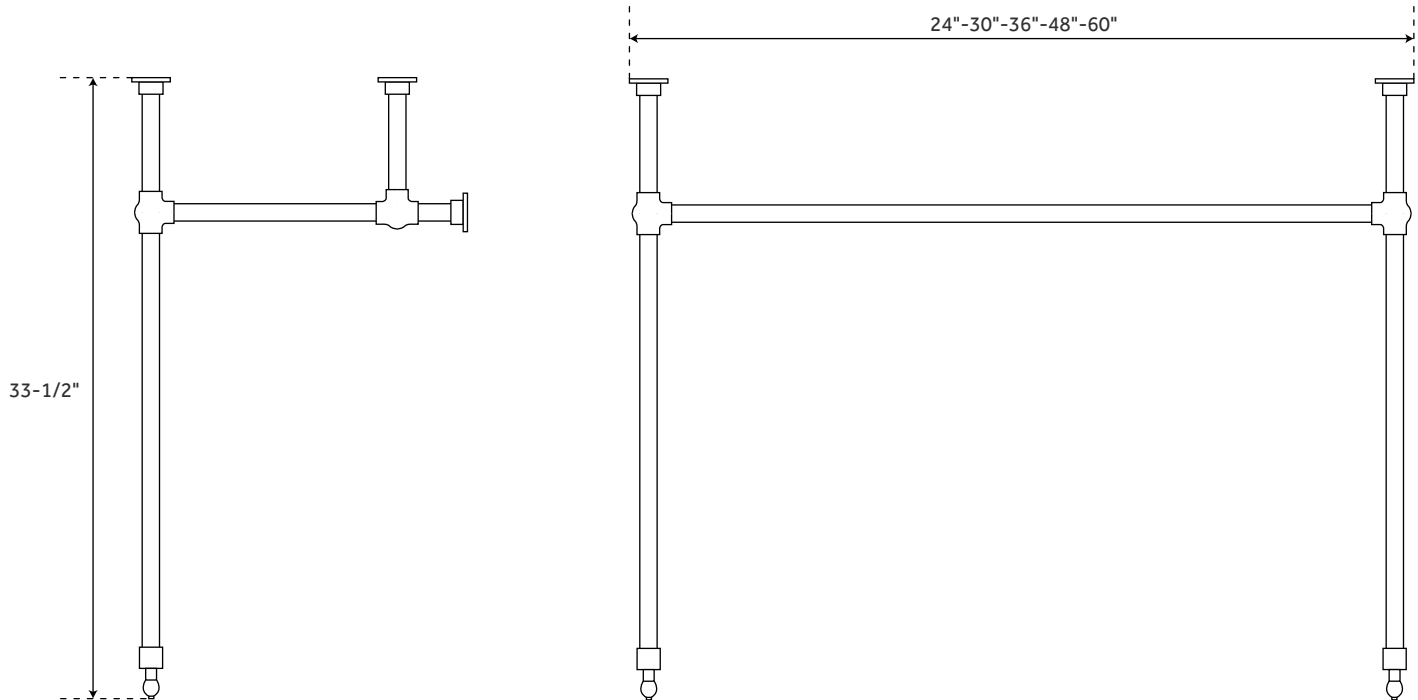

COMPLETE

ACRYLIC CONSOLE SINGLE SINK STAND - POLISHED NICKEL

SKU: 946417

FEATURES

Height: 33-1/2"

Stand Material: Acrylic

1" OD acrylic tubing.

Stand comes with side support rods, two support legs and
and 60" L front support rod. Front support rod
can be custom cut on site to fit your vanity
top dimensions