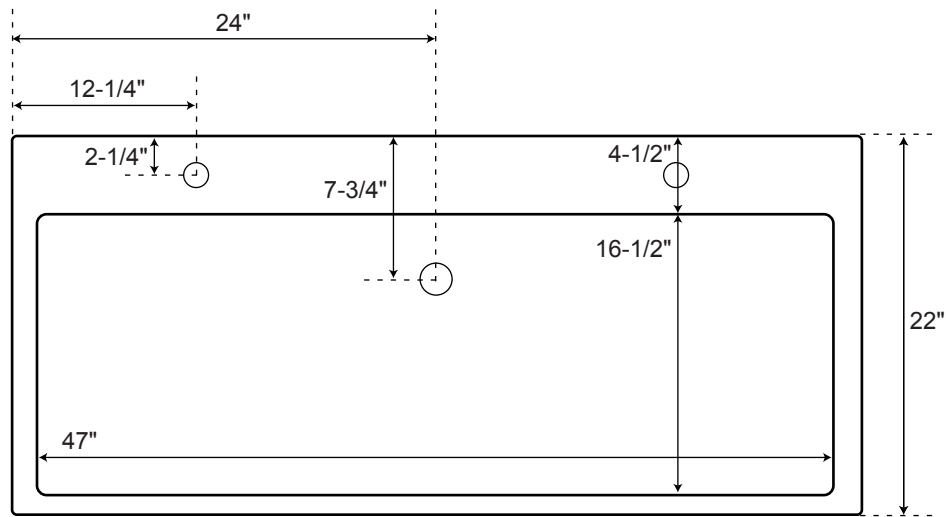

SPECIFICATIONS

Overall Dimensions	49" L x 22" W (front to back) x 3-1/4" H
Interior Dimensions	47" L x 16-1/2" W (front to back)
Water Depth	2-1/8" to Rim
Drain Hole	1-1/2"
Faucet Deck	4-1/2" W (front to back)
Faucet Configurations	Single Hole

49" Stone Trough Console Sink (Sink Dimensions)

All measurements are approximate.

Top

Front

SPECIFICATIONS

Overall Dimensions	45-1/4" W x 18-3/4" D (front to back) x 34" H
Suggested Rough-In	30" +/- 1"

All measurements are approximate.

49" Stone Trough Console Sink (Stand Dimensions)