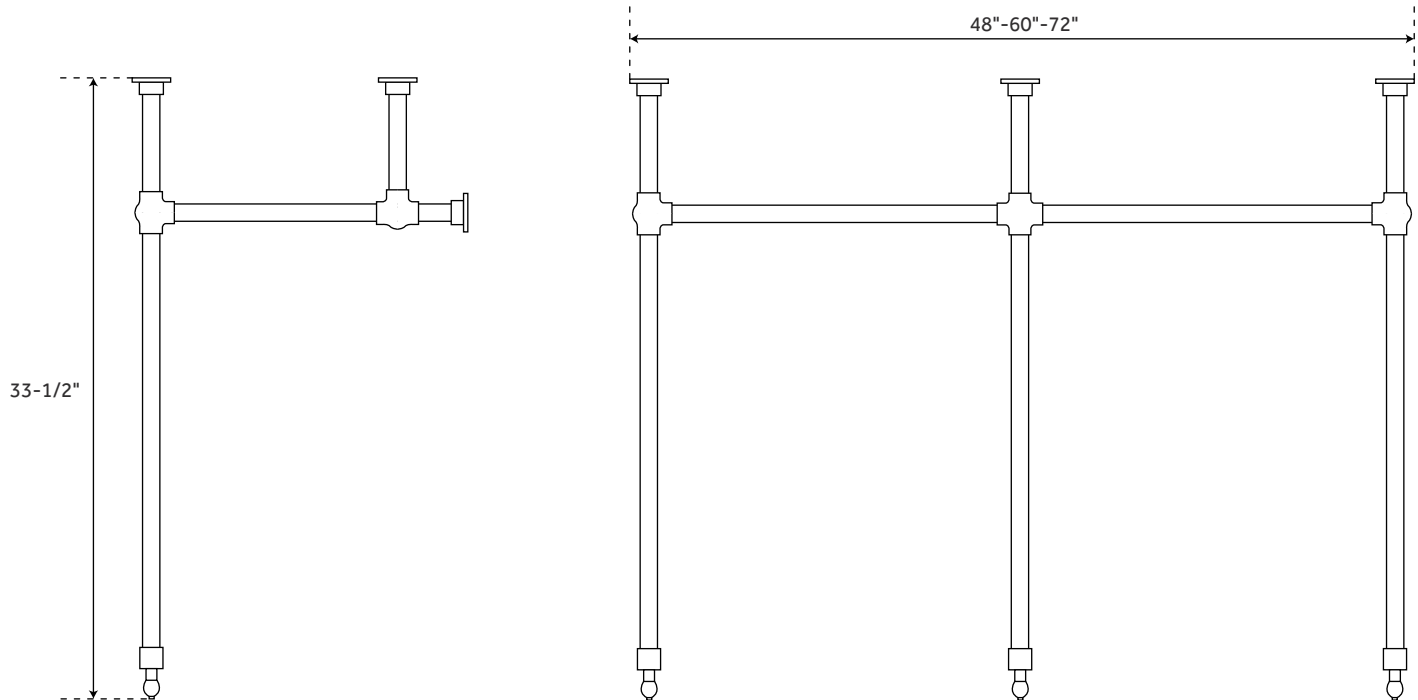

COMPLETE

DOUBLE CONSOLE STAND - FRONT SUPPORT - CHROME

SKU: 946568

FEATURES

- Height: 33-1/2"
- Stand Material: Brass
- 1" OD brass tubing
- Stand comes with side support rods, three support legs and front support rod. Front support rod can be custom cut on site to fit your vanity top dimensions.
- Top and sink not included.