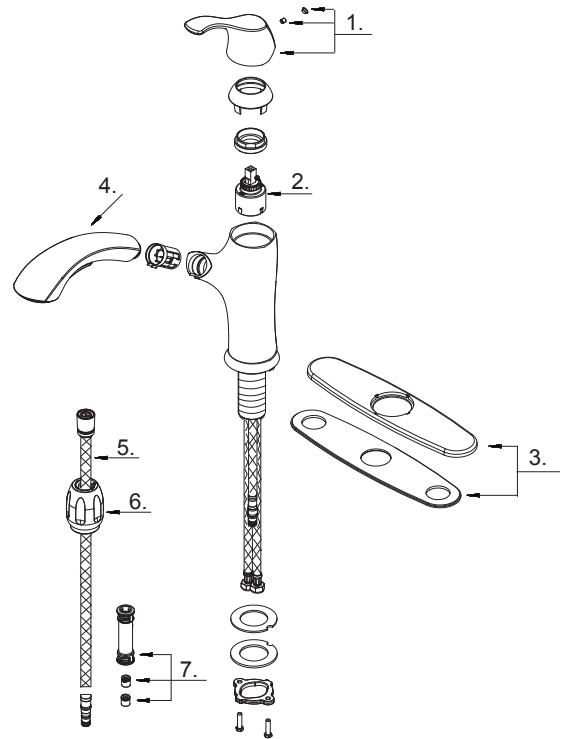

PFXC6512CP

Warranty and Codes

This product comes complete with installation, operating, care and maintenance instructions. This PROFLO faucet carries a limited lifetime warranty when installed in residential applications. The warranty is five years in commercial applications. Compliant with lead content requirements of California AB 1953 and Vermont S.152.