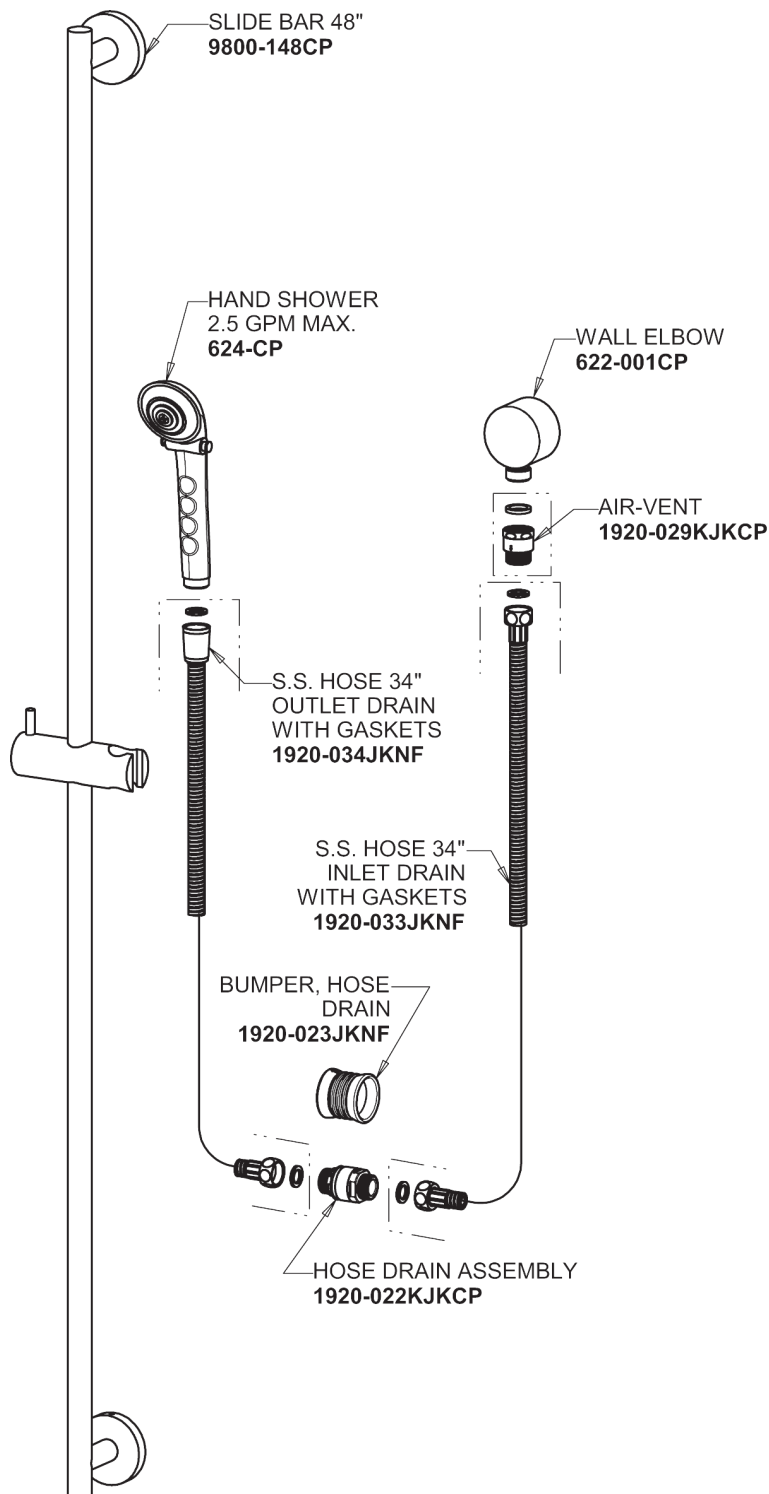

Repair Parts

SH-TP4-00-022

Round Trim Thermostatic/Pressure Balancing Tub and Shower Valve with Shower Head and Automatic Drain

**CHICAGO
FAUCETS®**
Geberit Group

Thermostatic/Pressure Balancing Tub and Shower Valve
1921-VONF

SH Series Trim Kit Series Trim Kit with Automatic Drain
SH-TK4-00-000

For Technical Assistance:

Phone: 800-TEC-TRUE (832-8783)

Email: techsupport.us@chicagofaucets.com

2100 South Clearwater Drive
Des Plaines, IL 60018
Phone: 847-803-5000
chicagofaucets.com

Repair Parts

SH-TP4-00-022

Round Trim Thermostatic/Pressure Balancing Tub and Shower Valve
with Shower Head and Automatic Drain

**CHICAGO
FAUCETS®**
Geberit Group

2.5 GPM Shower Hand Spray and Hose with Automatic Drain and 48" Slide Bar
153-ADCP