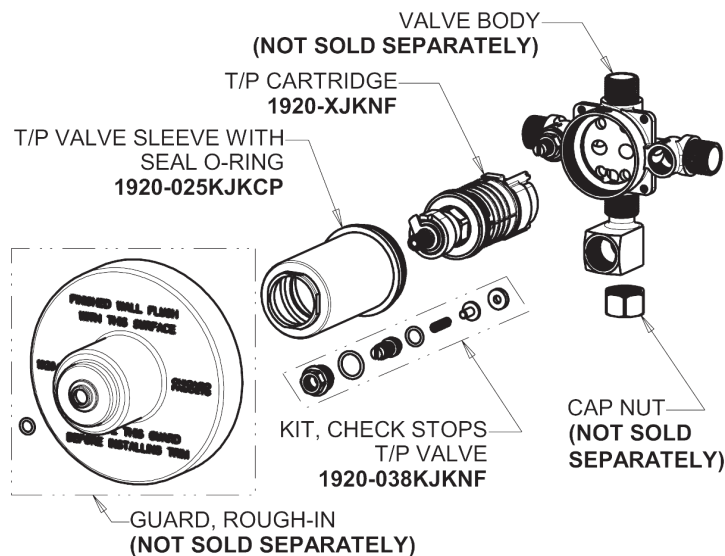

Repair Parts

SH-TP4-00-022

Round Trim Thermostatic/Pressure Balancing Tub and Shower Valve with Shower Head and Automatic Drain

**CHICAGO
FAUCETS®**
Geberit Group

Thermostatic/Pressure Balancing Tub and Shower Valve
1921-VONF

SH Series Trim Kit Series Trim Kit with Automatic Drain
SH-TK4-00-000

For Technical Assistance:

Phone: 800-TEC-TRUE (832-8783)

Email: techsupport.us@chicagofaucets.com

2100 South Clearwater Drive
Des Plaines, IL 60018
Phone: 847-803-5000
chicagofaucets.com

Repair Parts

SH-TP4-00-022

Round Trim Thermostatic/Pressure Balancing Tub and Shower Valve
with Shower Head and Automatic Drain

**CHICAGO
FAUCETS®**
Geberit Group

2.5 GPM Shower Hand Spray and Hose with Automatic Drain and 48" Slide Bar
153-ADCP