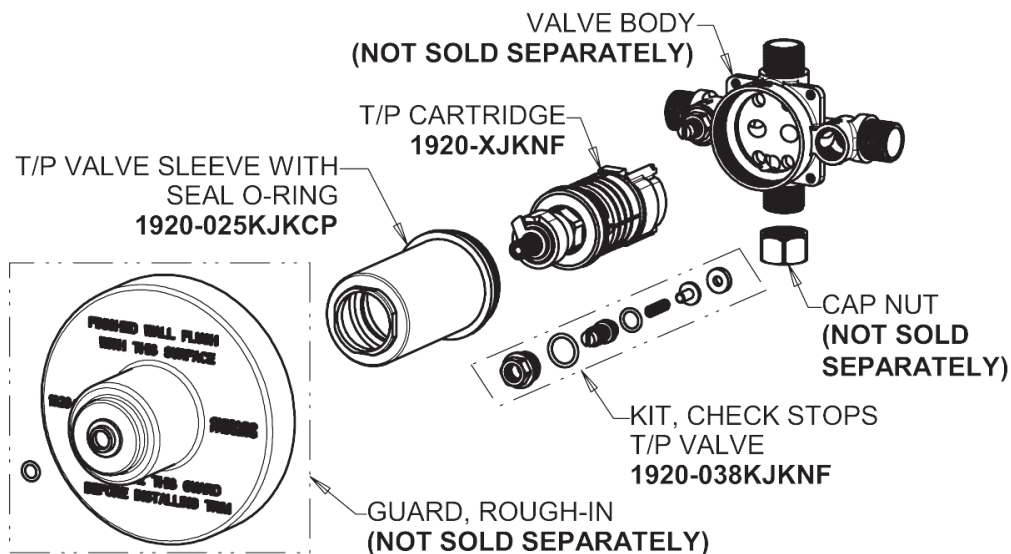

Repair Parts

1920-VOCRCP

Thermostatic/Pressure Balancing Valve Only Complete

CHICAGO FAUCETS®

Geberit Group

Thermostatic/Pressure Balancing Tub and Shower Valve
1920-VONF

SH Series Trim Kit
SH-TK1-00-000

For Technical Assistance: