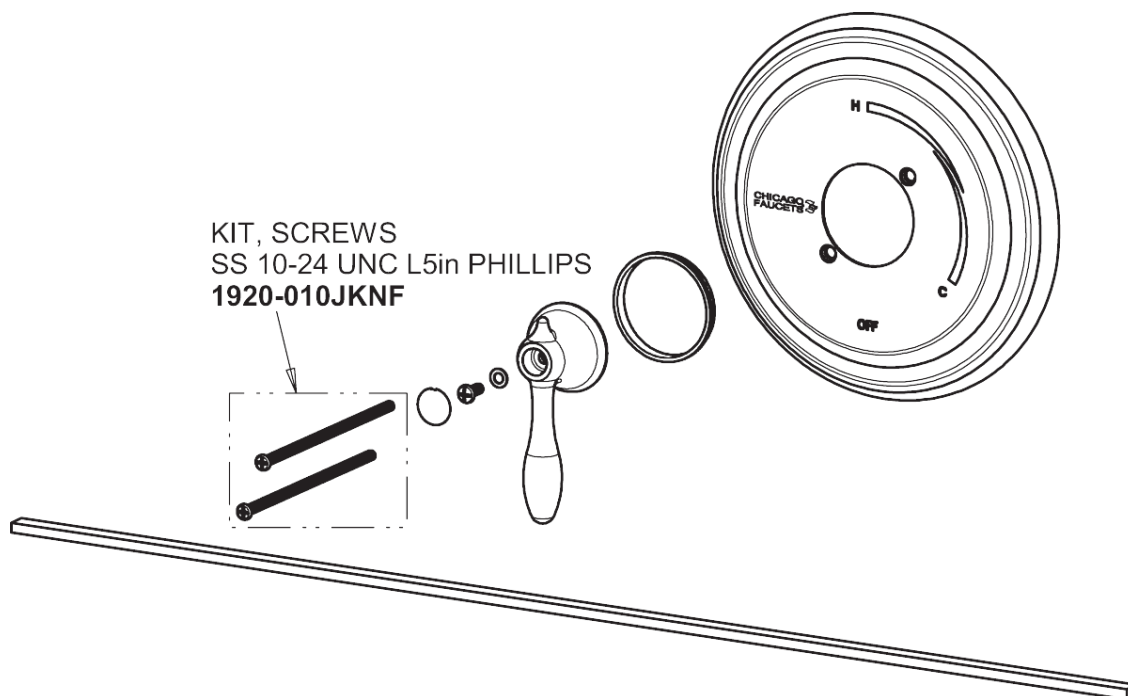

Repair Parts

1920-VOCRCP

Thermostatic/Pressure Balancing Valve Only Complete

CHICAGO FAUCETS®

Geberit Group

Thermostatic/Pressure Balancing Tub and Shower Valve
1920-VONF

SH Series Trim Kit
SH-TK1-00-000

For Technical Assistance: