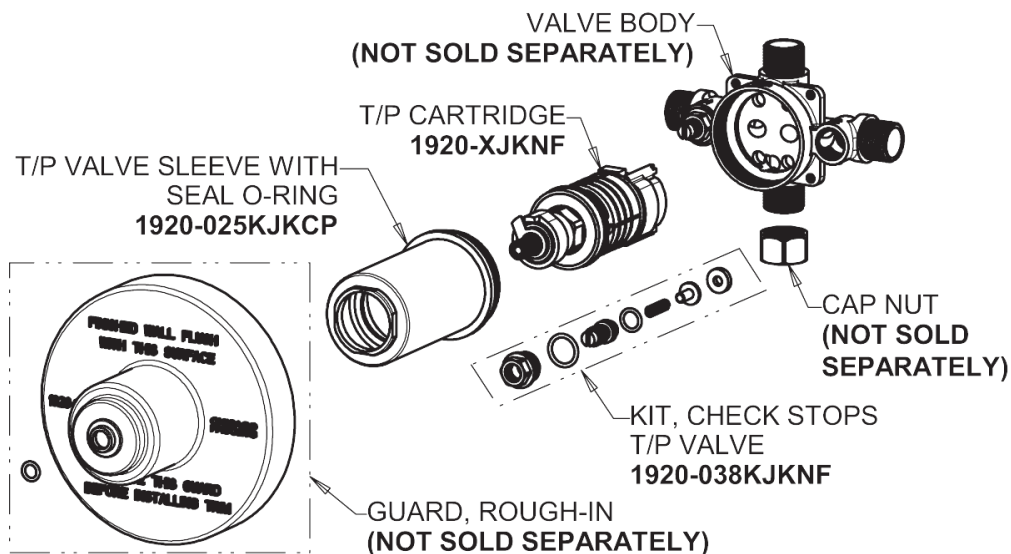

Repair Parts

SH-TP5-00-023

Round Trim Thermostatic/Pressure Balancing Tub and Shower Valve with Shower Head and Automatic Drain

**CHICAGO
FAUCETS®**
Geberit Group

Thermostatic/Pressure Balancing Tub and Shower Valve
1920-VONF

SH Series Trim Kit
SH-TK1-00-000

For Technical Assistance:

Phone: 800-TEC-TRUE (832-8783)

Email: techsupport.us@chicagofaucets.com

2100 South Clearwater Drive

Des Plaines, IL 60018

Phone: 847-803-5000

chicagofaucets.com

Repair Parts

SH-TP5-00-023

Round Trim Thermostatic/Pressure Balancing Tub and Shower Valve with Shower Head and Automatic Drain

**CHICAGO
FAUCETS®**
Geberit Group

2.5 GPM Shower Hand Spray and Hose with Automatic Drain and 24" ADA Grab Bar
152-ADCP