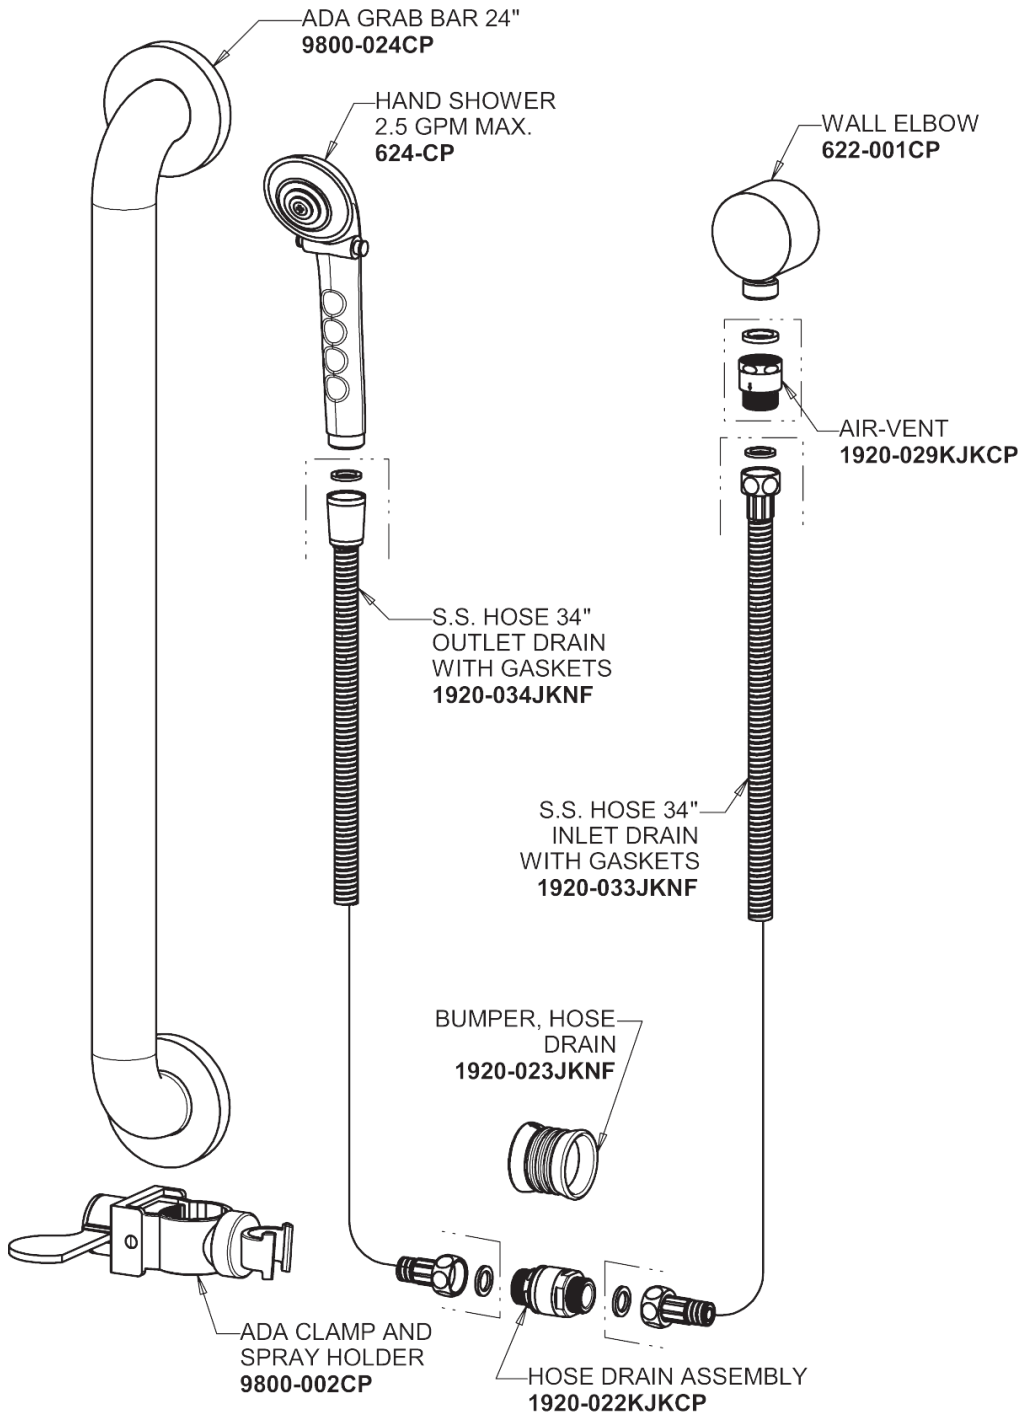

Repair Parts

SH-TP5-00-023

Round Trim Thermostatic/Pressure Balancing Tub and Shower Valve with Shower Head and Automatic Drain

**CHICAGO
FAUCETS®**
Geberit Group

Thermostatic/Pressure Balancing Tub and Shower Valve
1920-VONF

SH Series Trim Kit
SH-TK1-00-000

For Technical Assistance:

Phone: 800-TEC-TRUE (832-8783)

Email: techsupport.us@chicagofaucets.com

2100 South Clearwater Drive

Des Plaines, IL 60018

Phone: 847-803-5000

chicagofaucets.com

Repair Parts

SH-TP5-00-023

Round Trim Thermostatic/Pressure Balancing Tub and Shower Valve with Shower Head and Automatic Drain

**CHICAGO
FAUCETS®**
Geberit Group

2.5 GPM Shower Hand Spray and Hose with Automatic Drain and 24" ADA Grab Bar
152-ADCP