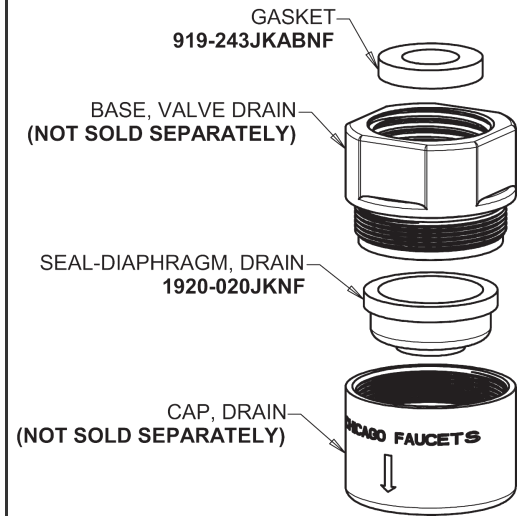

Repair Parts

SH-TP5-00-023

Round Trim Thermostatic/Pressure Balancing Tub and Shower Valve with Shower Head and Automatic Drain

**CHICAGO
FAUCETS®**
Geberit Group

Thermostatic/Pressure Balancing Tub and Shower Valve
1920-VONF

Repair Parts

SH-TP5-00-023

Round Trim Thermostatic/Pressure Balancing Tub and Shower Valve with Shower Head and Automatic Drain

**CHICAGO
FAUCETS®**
Geberit Group

2.5 GPM Shower Hand Spray and Hose with Automatic Drain and 24" ADA Grab Bar
152-ADCP

Automatic Drain Assembly
1920-028KJKCP

Automatic Drain Wall Elbow
1920-039KJKCP

For Technical Assistance:

Phone: 800-TEC-TRUE (832-8783)

Email: techsupport.us@chicagofaucets.com

2100 South Clearwater Drive