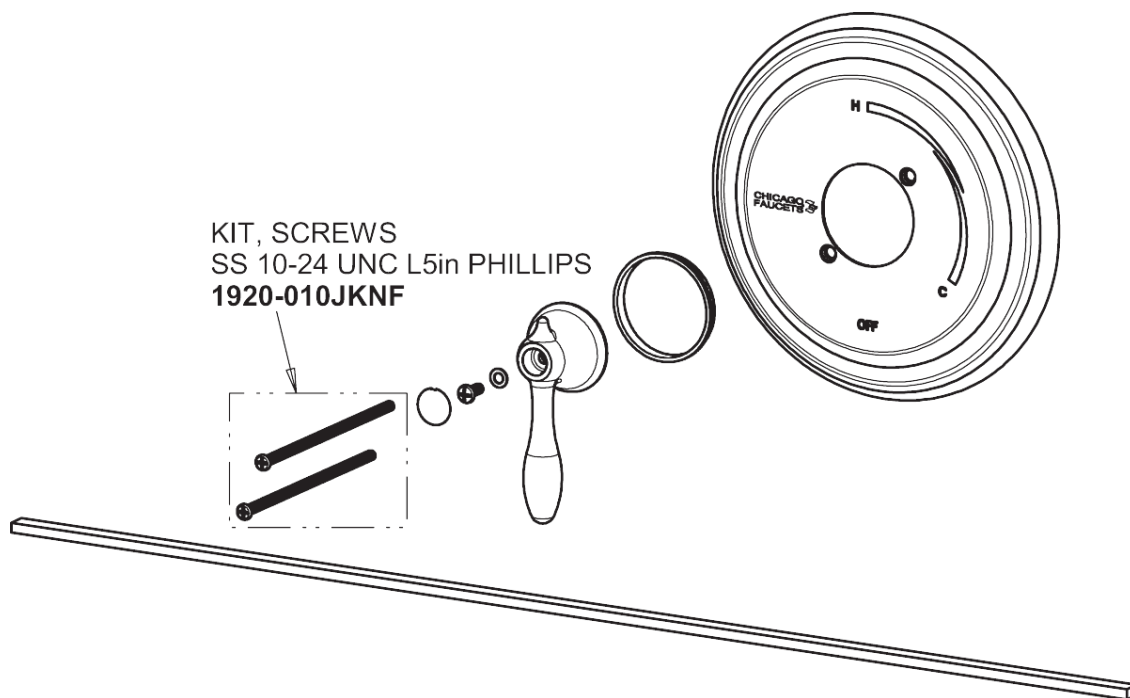

Repair Parts

SH-TP5-00-023

Round Trim Thermostatic/Pressure Balancing Tub and Shower Valve with Shower Head and Automatic Drain

**CHICAGO
FAUCETS®**
Geberit Group

Thermostatic/Pressure Balancing Tub and Shower Valve
1920-VONF

SH Series Trim Kit
SH-TK1-00-000

For Technical Assistance:

Phone: 800-TEC-TRUE (832-8783)

Email: techsupport.us@chicagofaucets.com

2100 South Clearwater Drive

Des Plaines, IL 60018

Phone: 847-803-5000

chicagofaucets.com

Repair Parts

SH-TP5-00-023

Round Trim Thermostatic/Pressure Balancing Tub and Shower Valve with Shower Head and Automatic Drain

**CHICAGO
FAUCETS®**
Geberit Group

2.5 GPM Shower Hand Spray and Hose with Automatic Drain and 24" ADA Grab Bar
152-ADCP

Automatic Drain Assembly
1920-028KJKCP

Automatic Drain Wall Elbow
1920-039KJKCP

For Technical Assistance:

Phone: 800-TEC-TRUE (832-8783)

Email: techsupport.us@chicagofaucets.com

2100 South Clearwater Drive