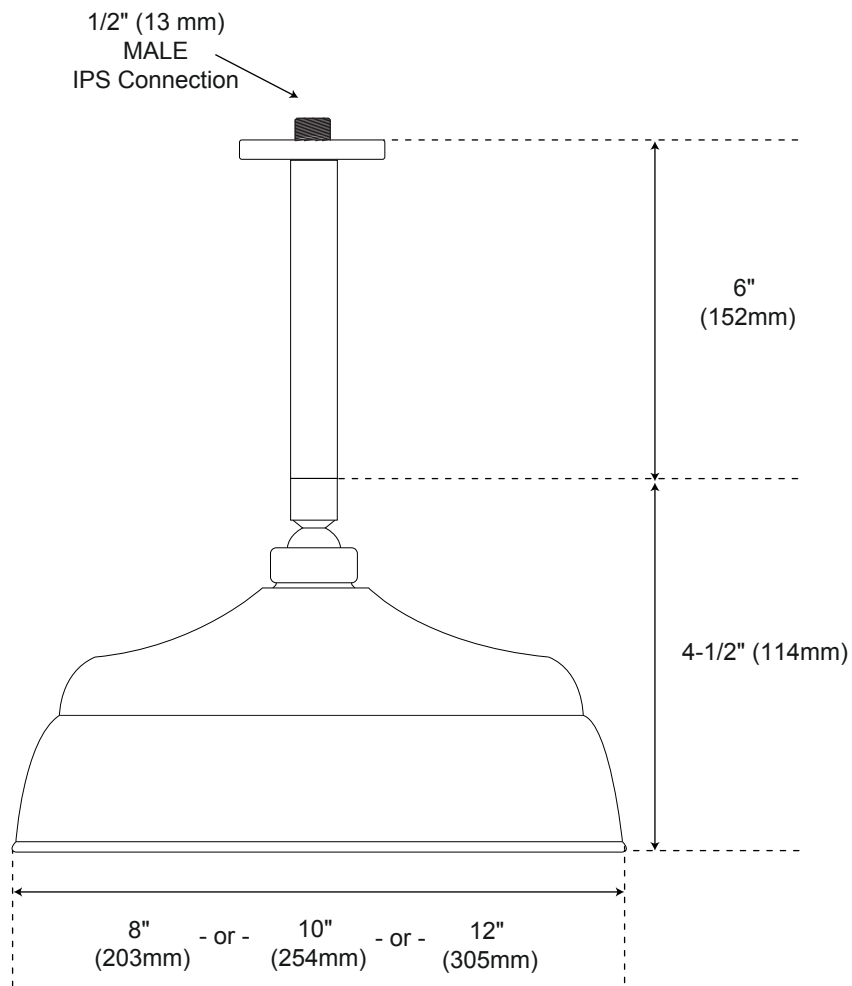

GLENLEY PRESSURE BALANCE SHOWER SET WITH RAINFALL SHOWER HEAD LEVER HANDLE

SPECIFICATIONS

CONTENTS

Shower Valve.....	2
Overhead Shower Head.....	3

Shower Valve

Side

All product dimensions are nominal.

Overhead Shower Head

Side

All product dimensions are nominal.

All product dimensions are nominal.