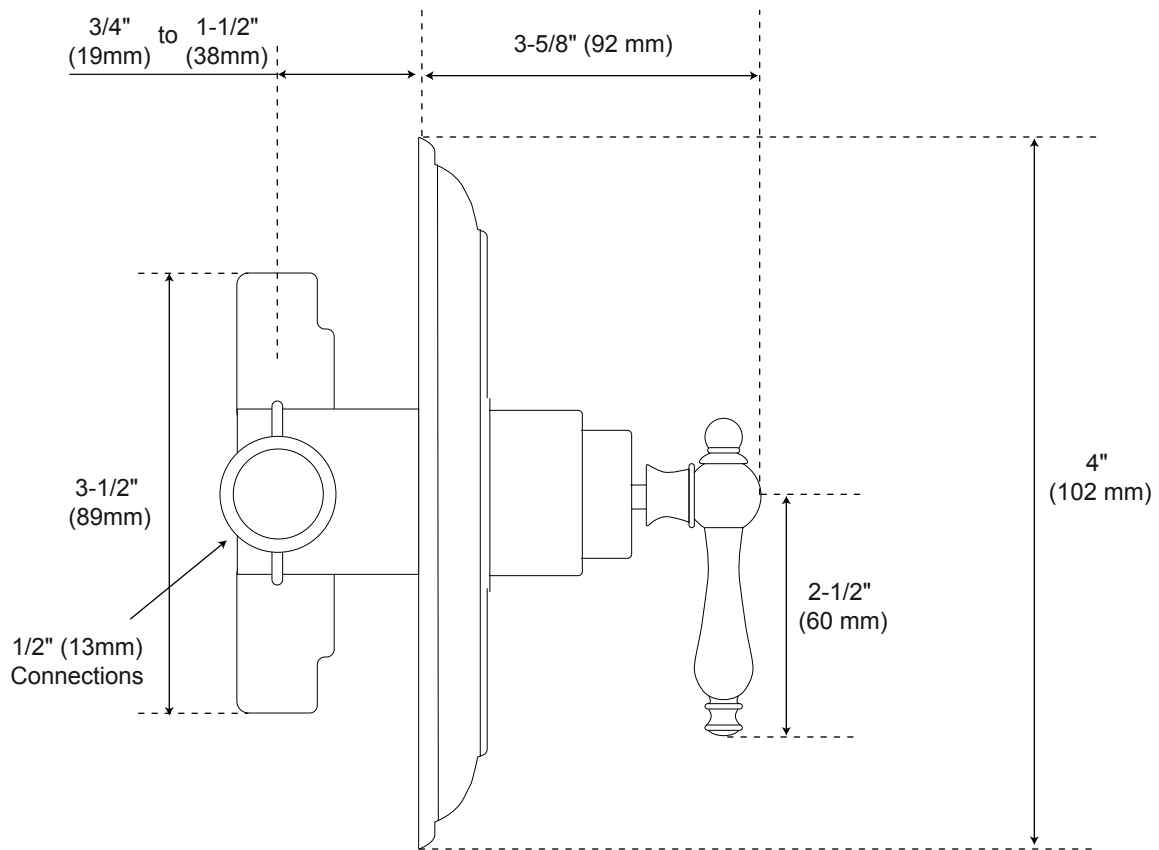

GLENLEY PRESSURE BALANCE SHOWER SET WITH RAINFALL SHOWER HEAD LEVER HANDLE

SPECIFICATIONS

CONTENTS

Shower Valve.....	2
Overhead Shower Head.....	3

Shower Valve

Side

All product dimensions are nominal.

Overhead Shower Head

Side

All product dimensions are nominal.

All product dimensions are nominal.