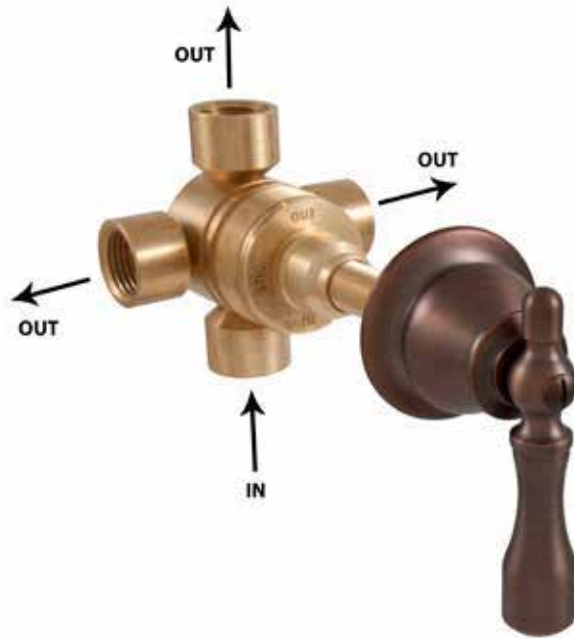

GLENLEY PRESSURE BALANCE SHOWER SET WITH RAINFALL SHOWER HEAD LEVER HANDLE

SPECIFICATIONS

CONTENTS

Shower Valve.....	2
Overhead Shower Head.....	3

Shower Valve

Side

All product dimensions are nominal.

Overhead Shower Head

Side

All product dimensions are nominal.

All product dimensions are nominal.