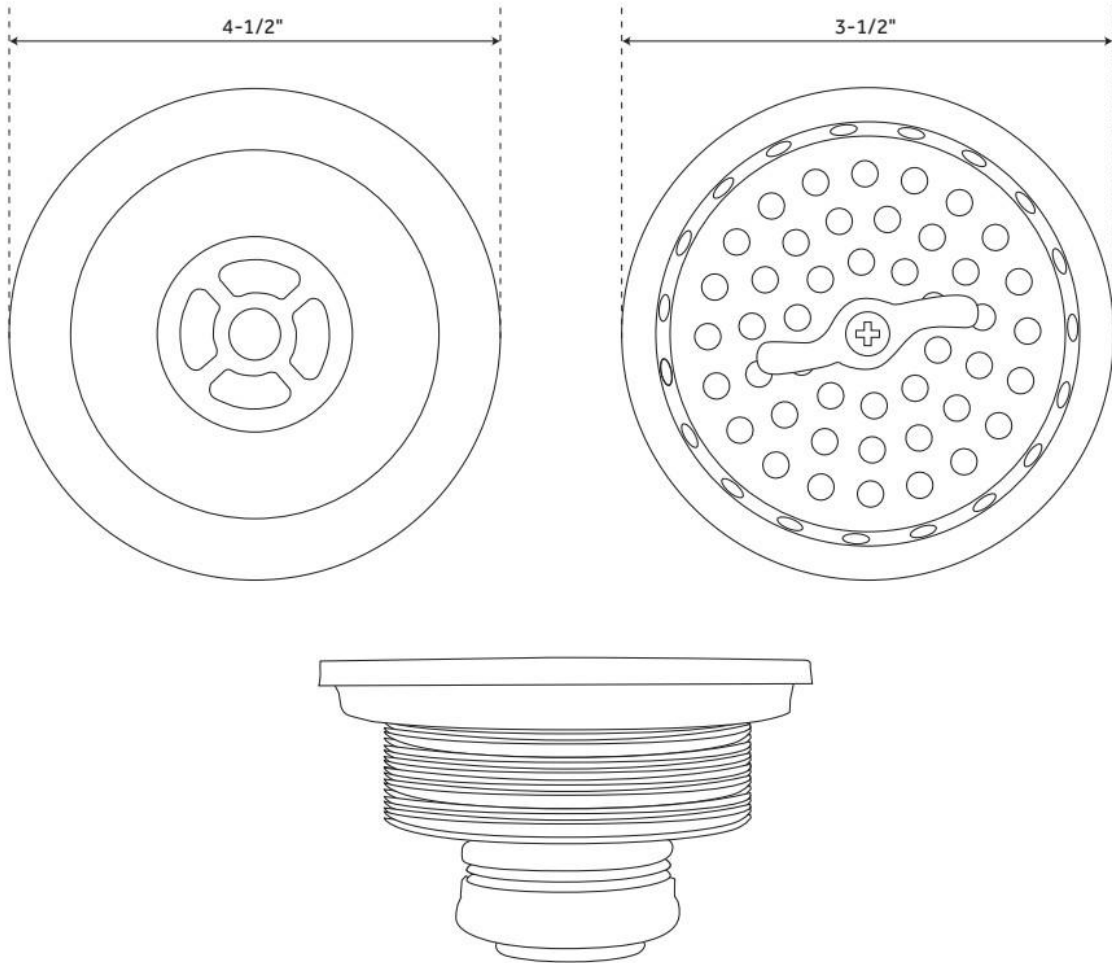

3-1/2" WING NUT BASKET STRAINER

SKU: 900407

Code: SH213961, SH212173, SH229058, SH414310, SH229059

FEATURES

Material: Brass

Fits Drain Hole Size: 3-1/2"

ASME A112.18.2/CSA B125.2, LISTED ID: SH329001**

ADDITIONAL FEATURES

- Compatible with all kitchen and bar sinks.
- Made of solid brass.
- Includes twist stopper.
- Fits kitchen sinks up to 1/2" thick.
- Fits 3-1/2" drain openings.

REVISED 7/3/2024

3-1/2" WING NUT BASKET STRAINER

SKU: 900407

Code: SH213961, SH212173, SH229058, SH414310, SH229059

REVISED 7/3/2024