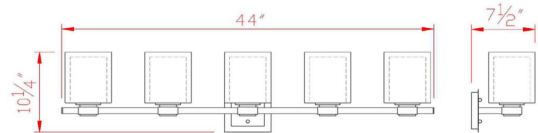

Oslo 5-Light 44" Vanity Light
Satin Nickel

SPECIFICATIONS

MOUNTING:	Wall Mount	LED BRIGHTNESS (LUMENS):	N/A
SLOPED CEILING ADAPTABLE:	No	LED COLOR CORRELATED TEMPERATURE (CCT):	N/A
LAMP TYPE 1:	5 lamps 60W Incandescent	LED COLOR RENDERING INDEX (CRI):	N/A
BULB INCLUDED:	No	LED EFFICACY:	N/A
WATTS PER BULB:	60W	LED AVERAGE RATED LIFE:	N/A
TOTAL WATTAGE:	300W	ENERGY EFFICIENT:	No
DIMMABLE:	Yes	LIGHTING AMPS:	N/A
MATERIAL CONSTRUCTION:	Steel	VOLTAGE:	120V
ASSEMBLED DIMENSIONS:	10.25" H x 44" L x 7.5" D		
WEIGHT:	14.00 lbs.		
BACKPLATE DIMENSIONS:	5.5" H x 5.5" W		
CANOPY/PLATE DIMENSIONS:	N/A		
GLASS/SHADE DIMENSIONS:	6.5" H x 5.5" L x 5.5" D		
GLASS/SHADE MATERIAL:	Glass		
GLASS/SHADE TYPE:	Clear		
GLASS/SHADE COLOR:	Clear		