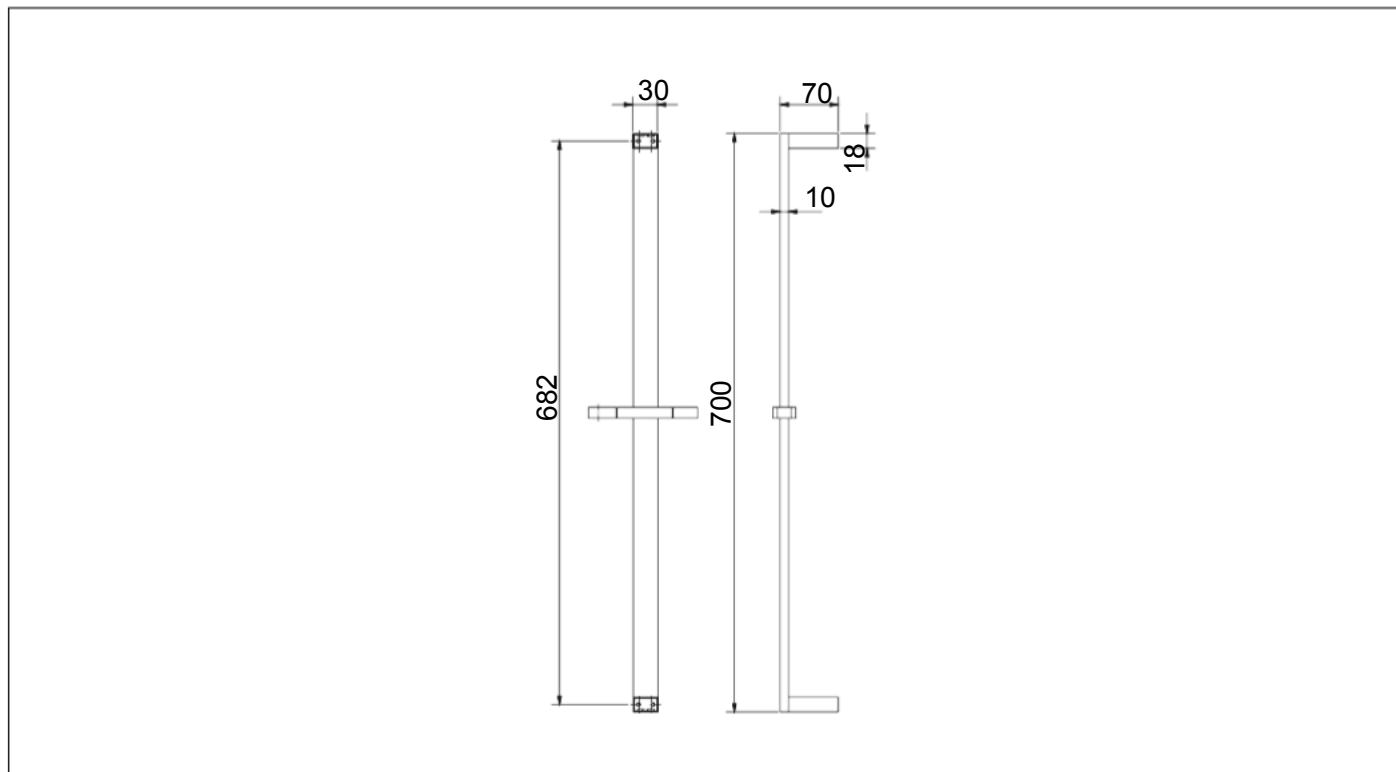

8412000

Adjustable Slide Bar
Handshower Set

FINISHES

- 8412000PC Polished Chrome
- 8412000BN Brushed Nickel
- 8412000BB Brushed Black

STANDARDS

- Compliant with ASME A112.18.1 - CSA B125.1

FEATURES

- Solid Brass Construction
- 30" Slide Bar with Adjustable Bracket
- Wall Mount Bracket
- Step-By-Step Installation Instructions

DIMENSIONS

Project _____
Contractor _____