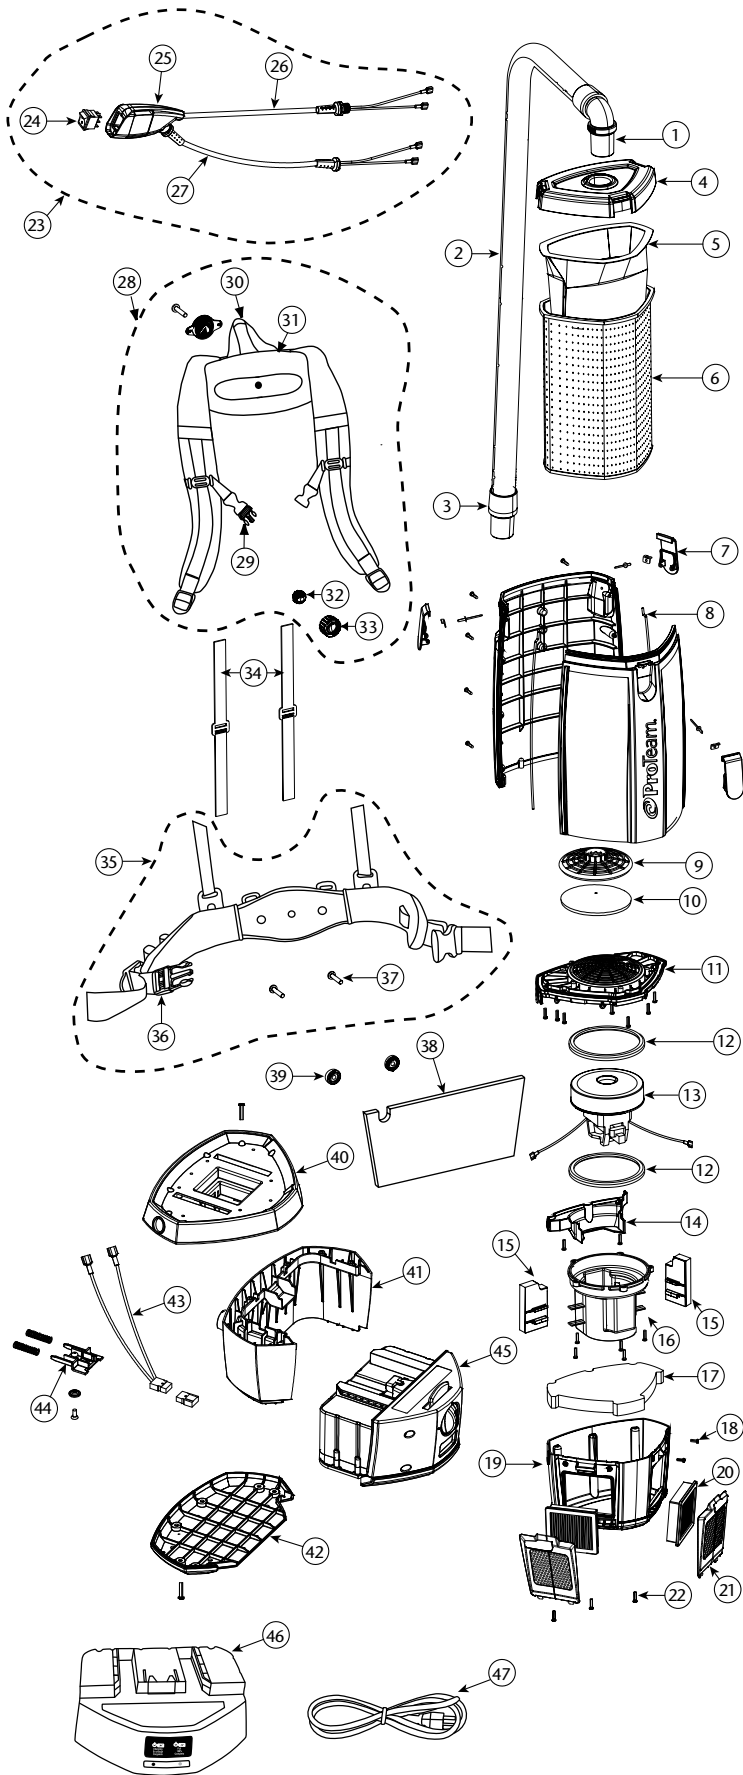

GOFREE FLEX PRO II PARTS

No.	Product Name	Qty	List Price
1	101928 Replacement Double Swivel Elbow Cuff 1½"	1 ea.	\$ 9.60
	102715 Replacement Double Swivel Elbow Cuff 1¼"	1 ea.	12.72
2	107648 48" Static-Dissipating Hose w/Cuffs (Black) 1½"	1 ea.	29.04
	103237 48" Static-Dissipating Hose w/Cuffs (Black) 1¼"	1 ea.	27.75
3	100694 Replacement Swivel Cuff (Black) 1½"	1 ea.	5.71
	103279 Replacement Swivel Cuff (Black) 1¼"	1 ea.	7.09
4	833948 Purple Cap	1 ea.	36.15
5	107314 Intercept Micro Filter (Open Collar)	10/pk	15.60
	107374 Intercept Micro Filter (Closed Collar)	10/pk	21.76
6	834072 Micro Cloth Filter	1 ea.	25.92
7	510179 Latch and Retainer w/Lock Nut & Screw	1 set	7.73
8	510181 Gasket for Tank	2 ea.	3.58
9	510183 Dome Filter w/Foam Media (includes: #10)	1 set	8.35
10	510184 Foam Filter Media for Dome Filter	1 ea.	2.53
11	510193 Upper Motor Support w/Gasket	1 set	5.88
12	510741 Motor Gasket (GFFP II only)	1 ea.	8.01
	840899 Motor Gasket (old)	1 ea.	6.78
13	510740 Motor/Fan (36VDC) w/Gasket (GFFP II only)	1 ea.	177.10
	510411 Motor/Fan (36VDC) w/Gasket (old)	1 ea.	155.82
14	510185 Cover Wire w/ 2 screws	1 set	2.71
15	510742 Left/Right Baffles	1 set	5.75
16	510194 Lower Motor Support (5 screws)	1 set	13.90
17	834042 Triangular Lower Foam Pad	1 ea.	3.06
18	808380-0 Screw Pan CR #8 x ½"	1 ea.	.90
19	510216 Housing Assembly Lower w/Screws	1 set	16.54
20	107315 Exhaust Filter made from HEPA Media (2 pk)	1 set	12.23
21	841708 Exhaust Filter Door w/ Latch	1 ea.	7.41
22	808380-22 Screw Pan CR #8 x ¾"	1 ea.	1.11
23	843473 Switch Cord and Power Cord Assembly (includes: #24-27) (GFFP II only)	1 set	28.47
	834249 Switch Cord and Power Cord Assembly (includes: #24-27) (old)	1 set	59.11
24	106066 On/Off Switch	1 ea.	7.57
25	107043 Switch Box	1 set	18.67
26	843475 Switch Cord Assembly (GFFP II only)	1 set	7.09
	842021 Switch Cord Assembly (old)	1 set	8.59
27	834251 Battery Cord Assembly	1 set	9.86
28	840112 Upper Harness Assembly (includes: #29-33)	1 set	74.81
	840011 Harness Assembly Complete (includes: #28-37)	1 set	160.65
29	103627 Sternum Strap Buckle (latch and keeper)	1 set	2.23
30	101737 Carry Handle w/Rivet Set	1 set	9.05
31	834049 Upper Pad Harness	1 set	27.81
32	834050 Pivoting Ball	1 ea.	2.76
33	834053 Outer Support Retainer	1 ea.	3.17
34	510192 Tensioning Straps	1 set	10.59
35	840114 Lower Harness Assembly (includes: #36, 37)	1 set	75.25
36	510301 Waist Belt Buckles and Straps Set	1 set	12.19
37	834051 5/16" - 18x1 - 3/8" Lock Screw (2 screws)	1 set	5.14
38	834043 Rectangular Upper Foam Pad	1 ea.	2.81
39	510186 Harness Spacers	2 ea.	3.26
40	510218 Upper Battery Housing	1 ea.	17.33
41	510217 Lower Battery Housing	1 ea.	17.02
42	510219 Battery Support	1 ea.	19.40
43	510220 Lead Assembly w/Screw	1 ea.	10.12
44	510221 Actuator w/Washer, Screw, Springs	1 set	8.73
45	107513 12 Ah Battery	1 ea.	999.00
	107637 6 Ah Battery	1 ea.	619.00
46	107516 Battery Charger and Charger Cord	1 ea.	210.94
47	834678 Charger Cord	1 ea.	27.40