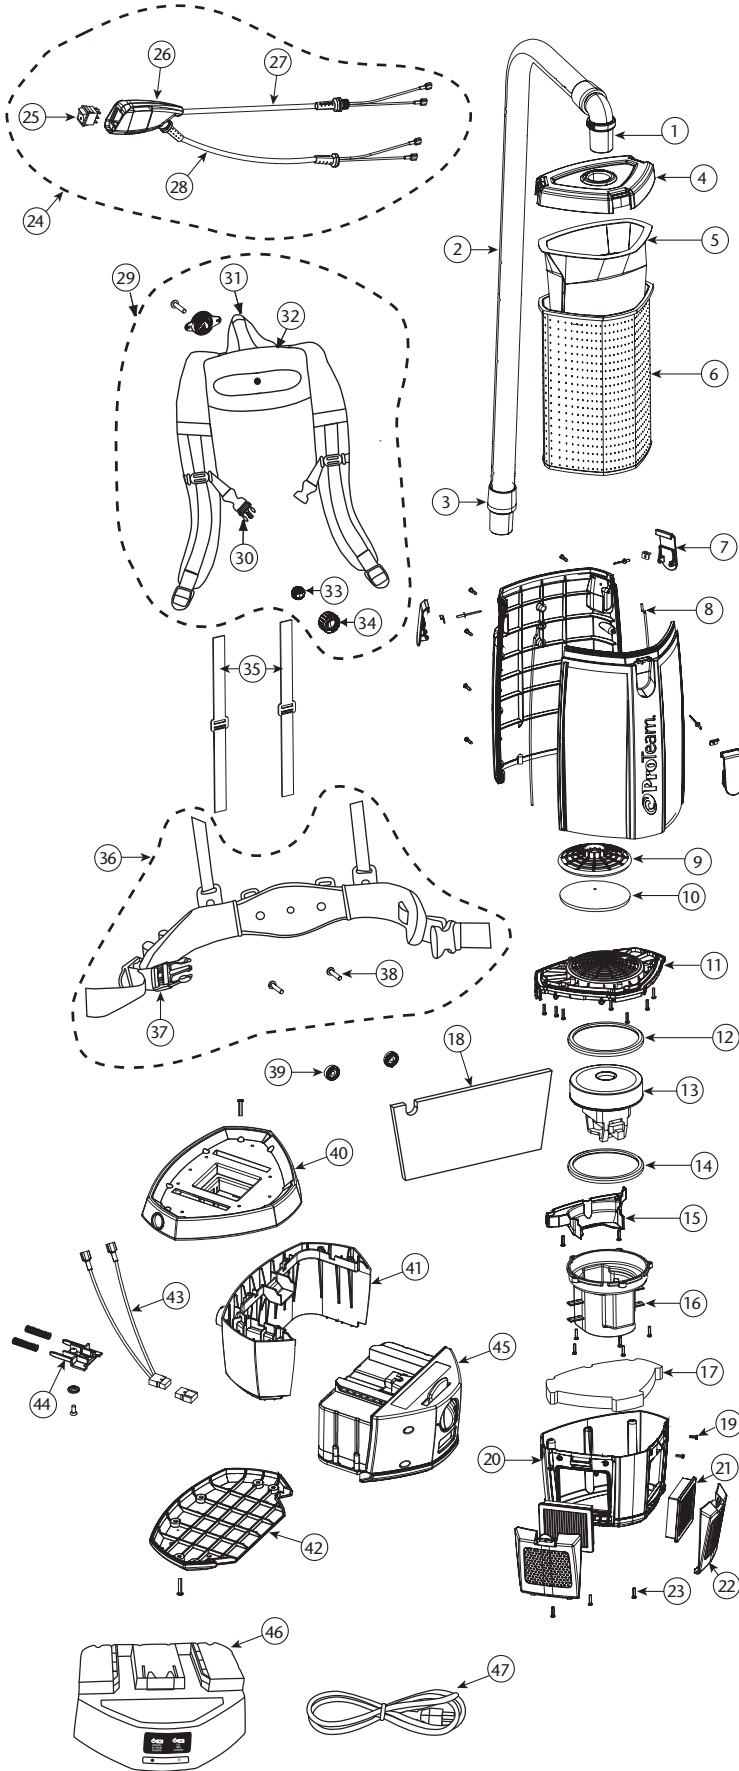

GOFREE FLEX PRO PARTS

No.	Product Name	Qty	List Price
1	101928 Replacement Double Swivel Elbow Cuff 1½"	1 ea.	\$ 9.06
	102715 Replacement Double Swivel Elbow Cuff 1¼"	1 ea.	9.66
2	103048 Static-Dissipating Hose w/Cuffs (Black) 1½"	1 ea.	24.93
	103237 Static-Dissipating Hose w/Cuffs (Black) 1¼"	1 ea.	26.18
3	100694 Replacement Swivel Cuff (Black) 1½"	1 ea.	5.39
	103279 Replacement Swivel Cuff (Black) 1¼"	1 ea.	6.69
4	833948 Purple Cap	1 ea.	34.10
5	107314 Intercept Micro Filter (Open Collar)	10/pk	15.60
	107374 Intercept Micro Filter (Closed Collar)	10/pk	26.76
6	834072 Micro Cloth Filter	1 ea.	24.45
7	510179 Latch and Retainer w/Lock Nut & Screw	1 set	7.29
8	510181 Gasket for Tank	2 ea.	3.38
9	510183 Dome Filter w/Foam Media (includes: #10)	1 set	7.88
10	510184 Foam Filter Media for Dome Filter	1 ea.	2.39
11	510215 Upper Motor Support w/Gasket	1 set	13.78
	510193 Upper Motor Support w/Gasket	1 set	4.99
12	835948 Motor Gasket	1 ea.	5.64
13	835949 Motor/Fan (36VDC)	1 ea.	101.00
	510298 GoFree Pro Motor Conversion Kit (Not Shown)	1 kit	120.64
14	835948 Motor Gasket	1 ea.	5.64
15	510185 Cover Wire w/ 2 screws	1 set	2.56
16	510194 Lower Motor Support (5 screws)	1 set	13.11
17	834042 Triangular Lower Foam Pad	1 ea.	2.89
18	834043 Rectangular Upper Foam Pad	1 ea.	2.31
19	808380-0 Screw Pan CR #8 x ½"	1 ea.	.16
20	510216 Housing Assembly Lower w/Screws	1 set	14.62
21	107315 HEPA Filter (2 pack)	1 set	11.54
22	833954 Exhaust Filter Door	1 ea.	6.99
23	808380-22 Screw Pan CR #8 x ¾"	1 ea.	.16
24	834249 Switch Cord and Power Cord Assembly (25-27)	1 set	55.76
25	106066 On/Off Switch	1 ea.	7.14
26	107043 Switch Box	1 set	17.61
27	834250 Pigtail Assembly	1 set	7.36
28	834251 Battery Cord Assembly	1 set	7.64
29	840112 Upper Harness Assembly (includes: #30-37)	1 set	70.58
	840011 Harness Assembly Complete (includes: #30-37)	1 set	151.96
30	510191 Sternum Strap Buckle (latch and keeper)	1 set	2.10
31	101737 Carry Handle w/Rivet Set	1 set	8.54
32	834049 Upper Pad Harness	1 set	26.24
33	834050 Pivoting Ball	1 ea.	2.60
34	834053 Outer Support Retainer	1 ea.	2.99
35	510192 Tensioning Straps	1 set	9.99
36	840114 Lower Harness Assembly (includes: #40, 41)	1 set	70.99
37	510301 Waist Belt Buckles and Straps Set	1 set	11.50
38	834051 5/16" - 18x1 - 3/8" Lock Screw (2 screws)	1 set	4.85
39	510186 Harness Spacers	2 ea.	3.08
40	510218 Upper Battery Housing	1 ea.	15.32
41	510217 Lower Battery Housing	1 ea.	16.06
42	510219 Battery Support	1 ea.	16.04
43	510220 Lead Assembly w/Screw	1 ea.	9.20
44	510221 Actuator w/Washer, Screw, Springs	1 set	8.24
45	107513 Battery (12Ah)	1 ea.	
46	107516 Battery Charger and Charger Cord	1 ea.	
47	834678 Charger Cord	1 ea.	25.85