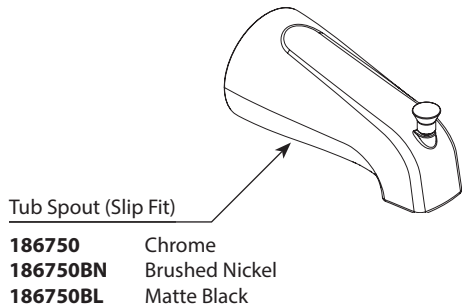

Set Screw (Requires 3/32" hex key)

40057

01/10/15 10:11 AM 3/23/2015
186750