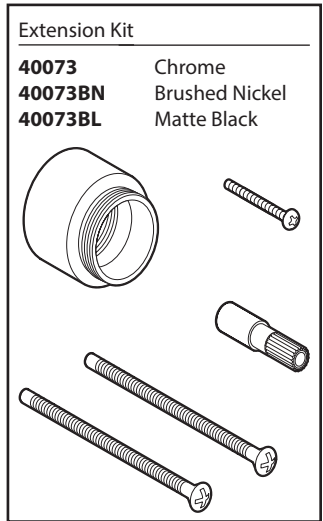

CFG

■ Order by Part Number

SLATE™

Single-Handle Tub/Shower Cycling Trim

SHOWER TRIM ONLY

MODEL	FINISH
48002CGR	Chrome
48002BNGR	Brushed Nickel
48002BLGR	Matte Black
48002NHBHGR	Brushed Nickel
48002NHBLGR	Matte Black

TUB/SHOWER TRIM

MODEL	FINISH
48003CGR	Chrome
48003BNGR	Brushed Nickel
48003BLGR	Matte Black
48003NHBHGR	Brushed Nickel
48003NHBLGR	Matte Black

Escutcheon Screws

41002	Chrome
41002BN	Brushed Nickel
41002BL	Matte Black

Sleeve

162204	Chrome
162204BN	Brushed Nickel
162204BL	Matte Black

Handle Only

201613	Chrome
201613BN	Brushed Nickel
201613BL	Matte Black