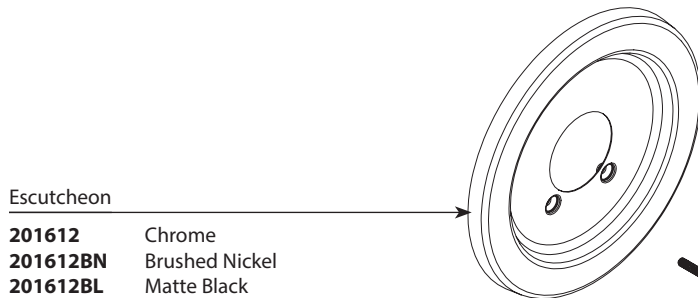

CFG

■ Order by Part Number

SLATE™

Single-Handle Tub/Shower Cycling Trim

SHOWER TRIM ONLY

MODEL	FINISH
48002CGR	Chrome
48002BNGR	Brushed Nickel
48002BLGR	Matte Black
48002NHBHGR	Brushed Nickel
48002NHBLGR	Matte Black

TUB/SHOWER TRIM

MODEL	FINISH
48003CGR	Chrome
48003BNGR	Brushed Nickel
48003BLGR	Matte Black
48003NHBHGR	Brushed Nickel
48003NHBLGR	Matte Black

Escutcheon Screws

41002	Chrome
41002BN	Brushed Nickel
41002BL	Matte Black

Sleeve

162204	Chrome
162204BN	Brushed Nickel
162204BL	Matte Black

Handle Only

201613	Chrome
201613BN	Brushed Nickel
201613BL	Matte Black