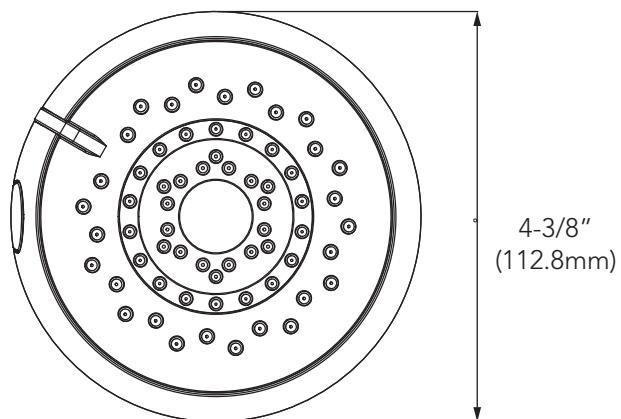

Product Specifications

Warranty and Codes

This PROFLO product carries a limited lifetime warranty in residential applications. Warranty is 5 years in commercial applications. This product meets ASME: A112.18.1 / CSA: B125.1.