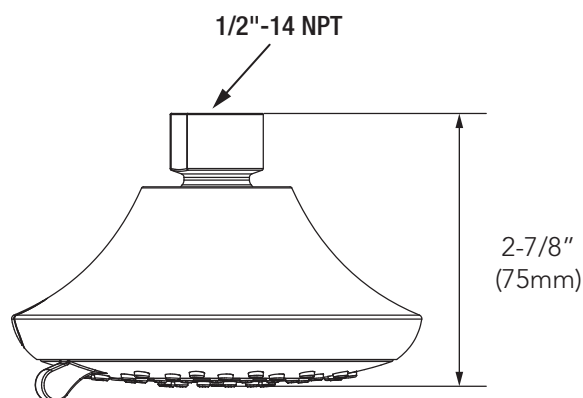

Product Specifications

Warranty and Codes

This PROFLO product carries a limited lifetime warranty in residential applications. Warranty is 5 years in commercial applications. This product meets ASME: A112.18.1 / CSA: B125.1.