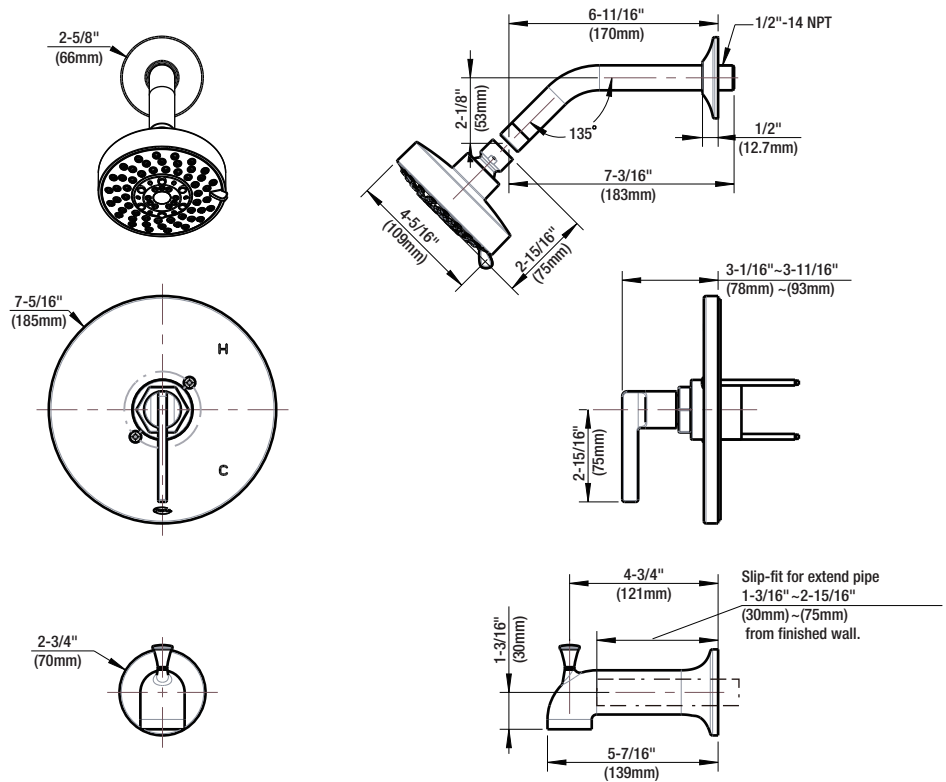

Specifications

PF1830G PIXLEY SINGLE HANDLE TUB & SHOWER FAUCET

Product Features

- 1.8 gpm (6.8 L/min) showerhead
- 5-function showerhead- full spray, massage, aerator, massage+full spray, aerator+full spray
- Metal lever handle
- Includes showerhead, arm and flange
- Use with valve series PF4001
- cUPC/IAPMO listed
- EPA WaterSense approved

PF1830GCP

Model Numbers:

PF1830GCP	Chrome
PF1830GZBN	PVD Brushed nickel

Product Specifications

* All measurements are nominal. Please verify before actual installation.

Warranty and Codes

This product comes complete with installation, operating, care and maintenance instructions. This PROFLO faucet carries a limited lifetime warranty when installed in residential applications. The warranty is five years in commercial applications. This product meets ASME: A112.18.1. Compliant with lead content requirements of US Senate Bill S.3874.