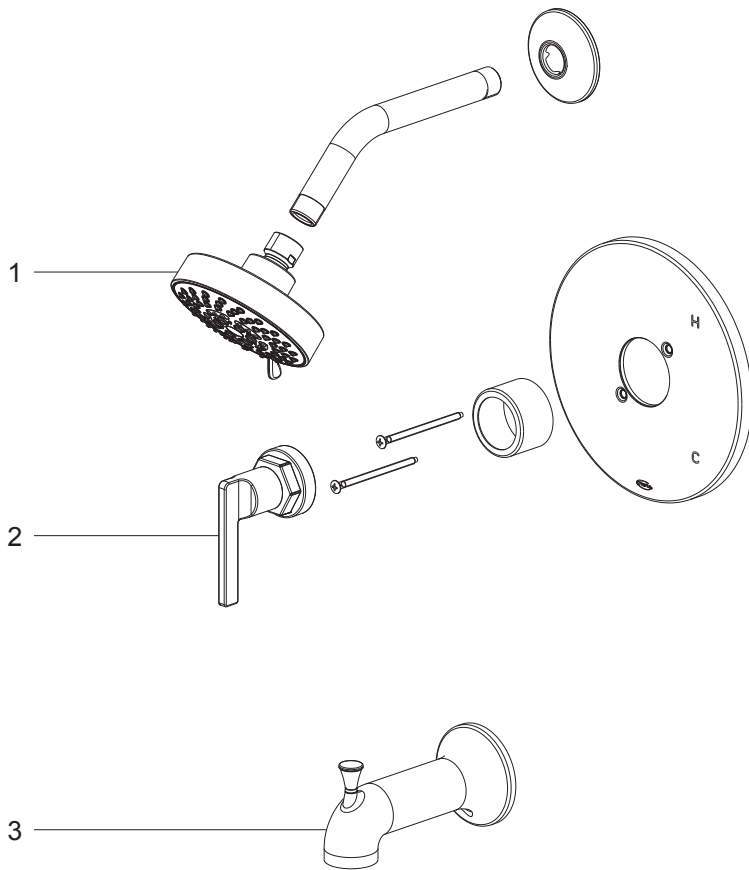

PF1830G
PIXLEY SINGLE HANDLE
TUB & SHOWER FAUCET

Model Numbers

- PF1830GCP Chrome
- PF1830GZBN PVD brushed nickel

No.	Item	Part Number	Material Type
1	Showerhead	PFSH320G*	Plastic
2	Handle assembly	OBPF75Y0262200*	Zinc Alloy
3	Spout assembly	PFTS34*	Zinc+ Brass

* Specify Finish

PF1830GCP

Warranty and Codes

This product comes complete with installation, operating, care and maintenance instructions. This PROFLO faucet carries a limited lifetime warranty when installed in residential applications. The warranty is five years in commercial applications. This product meets ASME: A112.18.1. *Compliant with lead content requirements of US Senate Bill S.3874.*