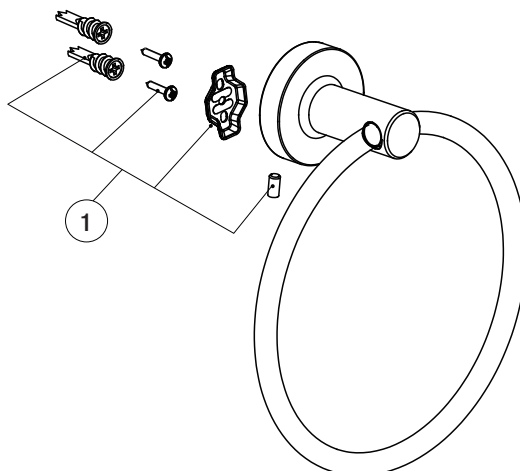

# PF1851 Towel Ring

**Model Numbers**

PF1851CP Chrome  
PF1851ZBN PVD Brushed nickel

PF1851CP

No.	Part Name	Part No.	Raw Material	Qt y.
1	Mounting Kit	OBPF100072	S.S,Steel & Plastic	1

**Warranty and Codes**

This product comes complete with installation, operating, care and maintenance instructions.  
This PROFLO faucet carries a limited lifetime warranty when installed in residential applications.  
The warranty is five years in commercial applications.