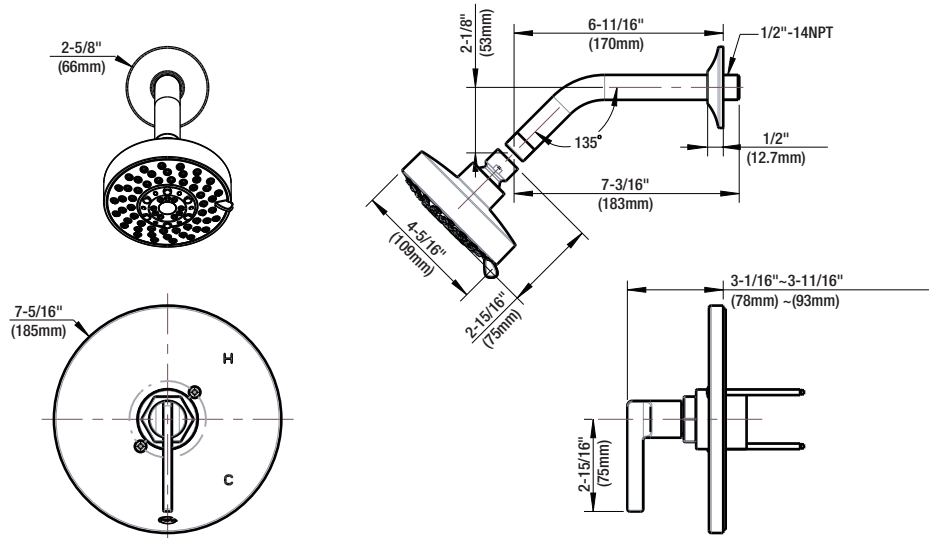

Specifications

PF1820G PIXLEY SINGLE HANDLE SHOWER FAUCET

Product Features

- 1.8 gpm (6.8 L/min) showerhead
- 5-function showerhead- full spray, massage, aerator, massage+full spray, aerator+full spray
- Metal lever handle
- Includes showerhead, arm and flange
- Use with valve series PF4001
- cUPC/IAPMO listed
- EPA WaterSense approved

PF1820GCP

Model Numbers:

PF1820GCP	Chrome
PF1820GZBN	PVD Brushed nickel

Product Specifications

* All measurements are nominal. Please verify before actual installation.

Warranty and Codes

This product comes complete with installation, operating, care and maintenance instructions. This PROFLO faucet carries a limited lifetime warranty when installed in residential applications. The warranty is five years in commercial applications. This product meets ASME: A112.18.1. Compliant with lead content requirements of US Senate Bill S.3874.