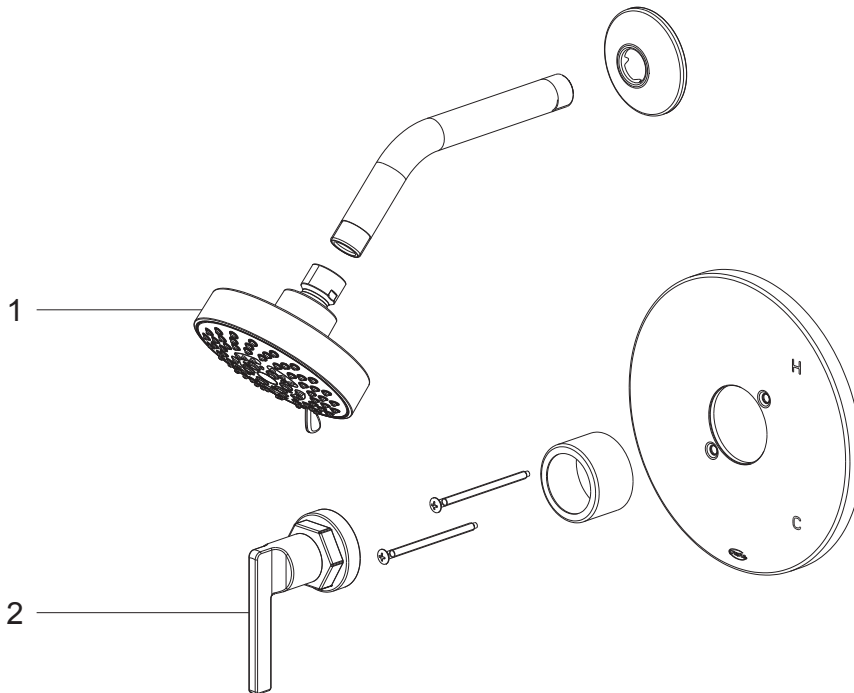

**PF1820G**  
**PIXLEY SINGLE HANDLE**  
**SHOWER FAUCET**

**Model Numbers**

- PF1820GCP Chrome
- PF1820GZBN PVD brushed nickel

No.	Item	Part Number	Material Type
1	Showerhead	PFSH320G*	Plastic
2	Handle assembly	OBPF75Y0262200*	Zinc Alloy

\* Specify Finish

**PF1820GCP**

**Warranty and Codes**

This product comes complete with installation, operating, care and maintenance instructions. This PROFLO faucet carries a limited lifetime warranty when installed in residential applications. The warranty is five years in commercial applications. This product meets ASME: A112.18.1. *Compliant with lead content requirements of US Senate Bill S.3874.*