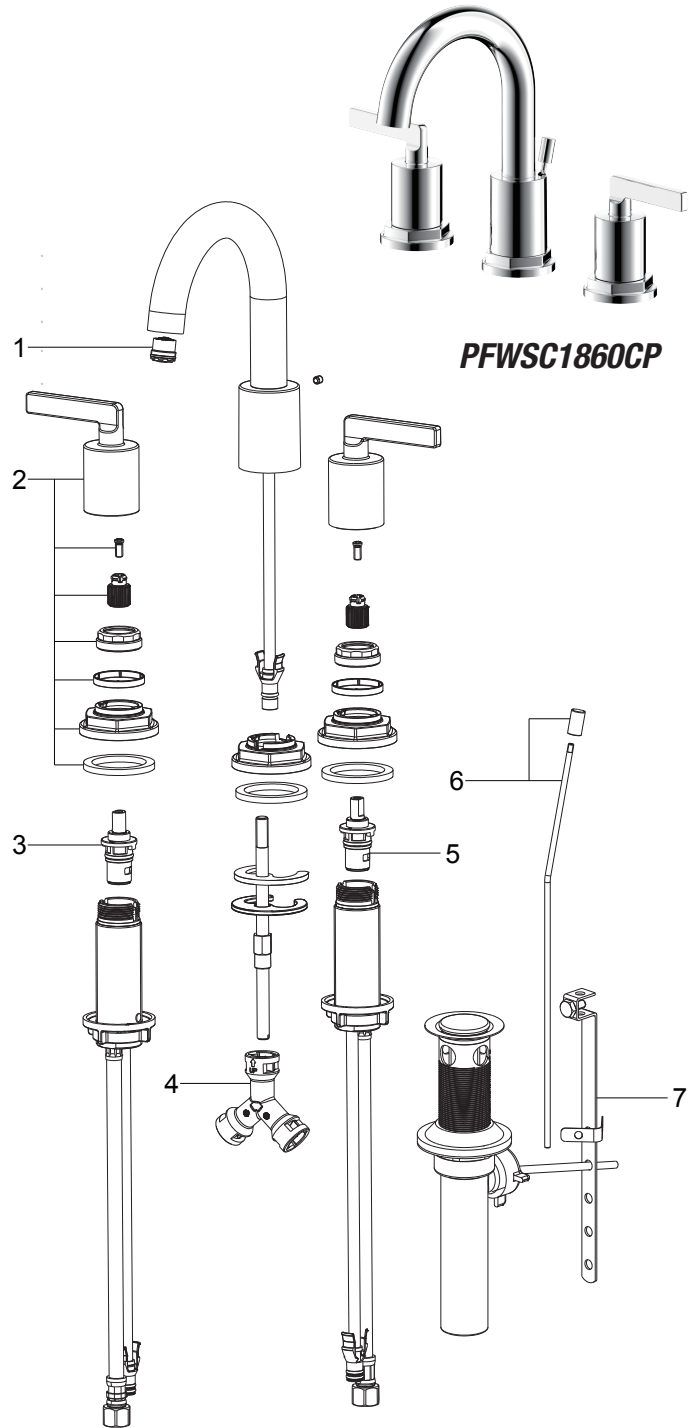

PFWSC1860
PIXLEY TWO HANDLE
WIDESPREAD LAVATORY FAUCET

Model Numbers

PFWSC1860CP Chrome
 PFWSC1860ZBN PVD brushed nickel

No.	Item	Part Number	Material Type
1	Aerator	OBPF55E0005200PLO	Plastic
2	Handle Assembly	OBPF75Y0262000*	Zinc Alloy
3	Cartridge Assembly-Hot	OBPF25D8003500PLO	Plastic
4	Tee Connector	OBPF85J0038800PLO	Plastic
5	Cartridge Assembly-Cold	OBPF25D8003600PLO	Plastic
6	Lift Rod	OBPF95Y0261700*	Brass+ Stainless Steel
7	Pop-Up Assembly	OBPF95Y0M0089*	Brass+ Plastic

* Specify Finish

Warranty and Codes

This product comes complete with installation, operating, care and maintenance instructions. This PROFLO faucet carries a limited lifetime warranty when installed in residential applications. The warranty is five years in commercial applications. This product meets ASME: A112.18.1. Compliant with lead content requirements of US Senate Bill S.3874.