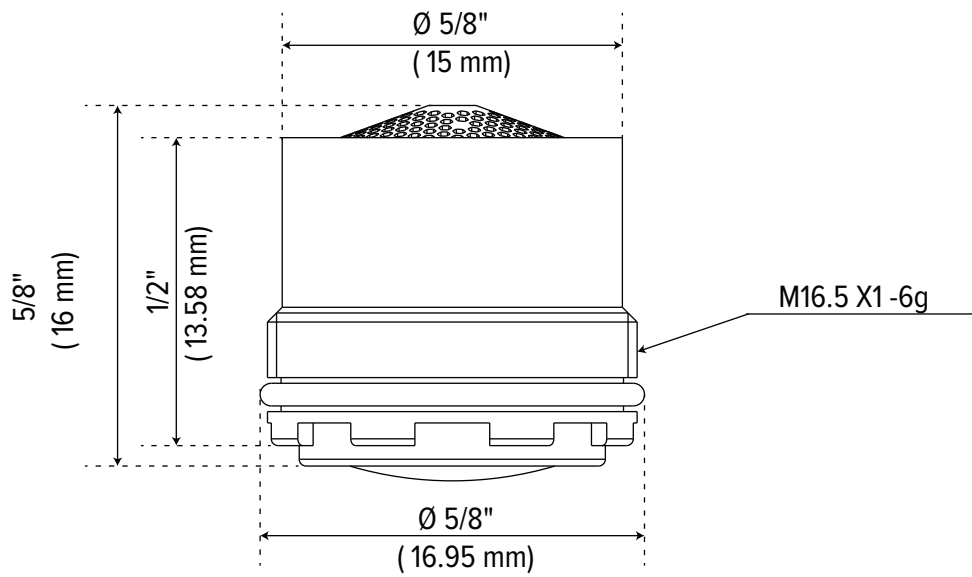

**OBPF55E0005200PLO**  
**1.2 GPM AERATOR**

Description

**PRODUCT FEATURES:**

- Max flow rate: 1.2 gpm at 60 psi
- Material: Plastic

OBPF55E0005200PLO

**WARRANTY & CODES:**

This product comes complete with installation, operating, care and maintenance instructions.  
This product carries a limited lifetime warranty when installed in residential applications.