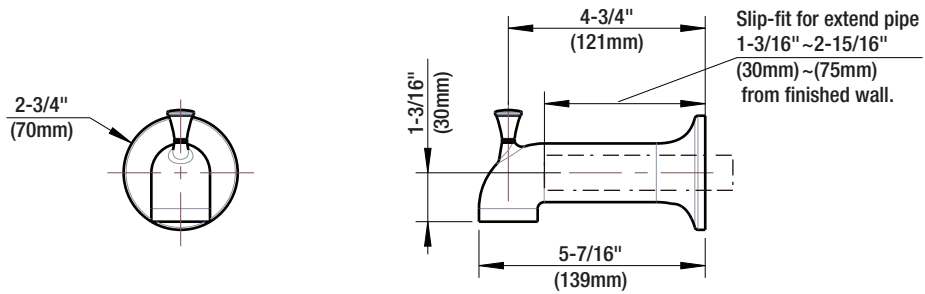

Specifications

PFTS34 DIVERTER TUB SPOUT

Product Features

- Slip fit tub spout
- Pipe: 1/2"
- Zinc construction
- cUPC/IAPMO listed

PFTS34CP

Model Numbers:

PFTS34CP	Chrome
PFTS34ZBN	PVD Brushed nickel

Product Specifications