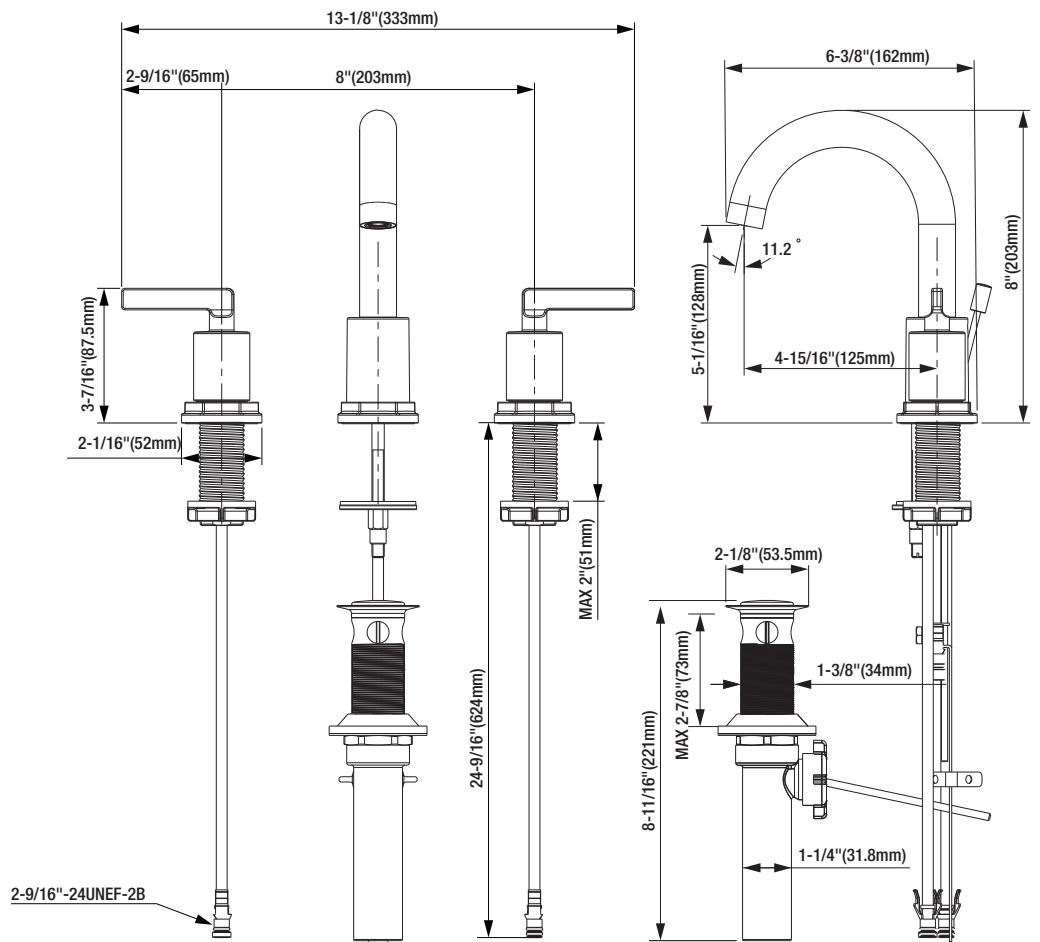

**PFWSC1860**  
**PIXLEY SERIES**  
**TWO HANDLE WIDESPREAD LAVATORY FAUCET**

**Product Features**

- Ceramic cartridge
- 1.2 gpm (4.54L/min) max flow rate
- Metal ADA lever handle
- Requires 3-hole sink with 8" on-center
- With 50/50 pop up
- cUPC/IAPMO listed

**PFWSC1860CP**

**Model Numbers**

- PFWSC1860CP Chrome  
 PFWSC1860BN PVD brushed nickel

**Product Specifications**

**Warranty and Codes**

Please call number 800-221-3379 for parts, service and warranty.  
 This product comes complete with installation, operating, care and maintenance instructions.  
 This PROFLO faucet carries a limited lifetime warranty when installed in residential applications.  
 The warranty is five years in commercial applications. This product meets ASME: A112.18.1  
 \*Compliant with lead content requirements of California AB1953