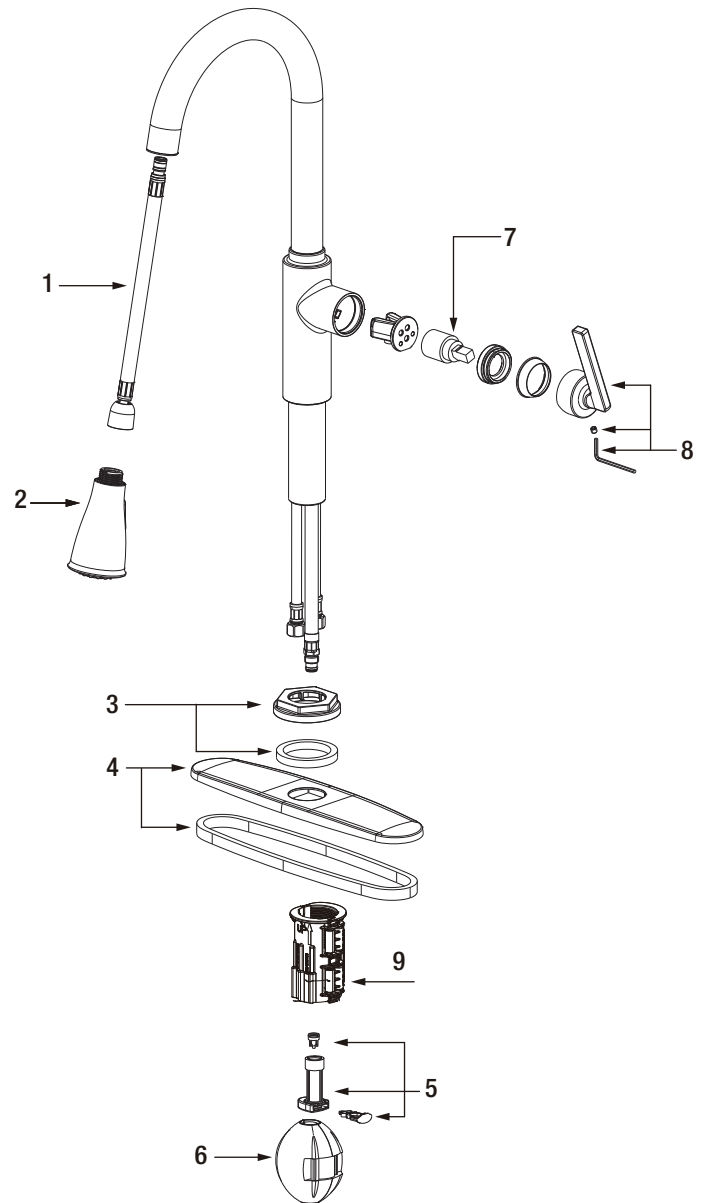

PFXC7512

PIXLEY SINGLE HANDLE PULL DOWN KITCHEN FAUCET

PFXC7512CP

No.	Part Name	Part Number	Material
1	Hose	OBPF85G0M014202*	Metal, Plastic
2	Spray head	OBPF65F0014000*	Metal, Plastic
3	Flange	OBPF15Y0261600*	Metal, Plastic
4	Deck plate	OBPF15Y0262700*	Metal, Plastic
5	Quick connect	OBPF85Y0262600PL0	Plastic
6	Weight	OBPF15X0241302PL0	Metal, Plastic
7	Cartridge	OBPF25D0M0023PL	Plastic
8	Handle	OBPF75Y0262500*	Metal
9	Quick Nut	OBPF15T1019701PL0	Plastic

* Specify Finish

Model Numbers

PFXC7512CP Chrome

PFXC7512ZBN PVD brushed nickel

Warranty and Codes

This product comes complete with installation, operating, care and maintenance instructions. This PROFLO faucet carries a limited lifetime warranty when installed in residential applications. The warranty is five years in commercial applications. This product meets ANSI: A112.18.1.