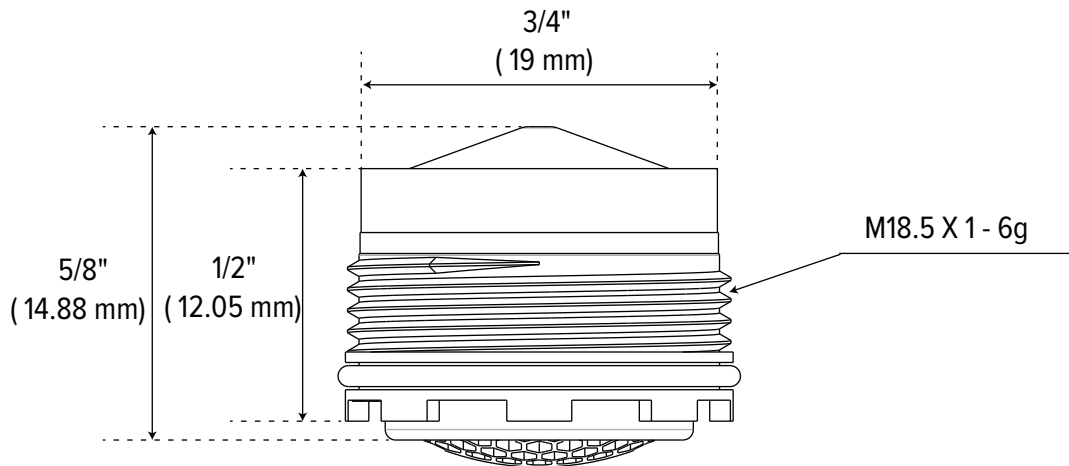

OBPF55E0003800PLO
1.2 GPM AERATOR

Description

PRODUCT FEATURES:

- Max flow rate: 1.2 gpm at 60 psi
- Material: Plastic

OBPF55E0003800PLO

WARRANTY & CODES:

This product comes complete with installation, operating, care and maintenance instructions.
This product carries a limited lifetime warranty when installed in residential applications.