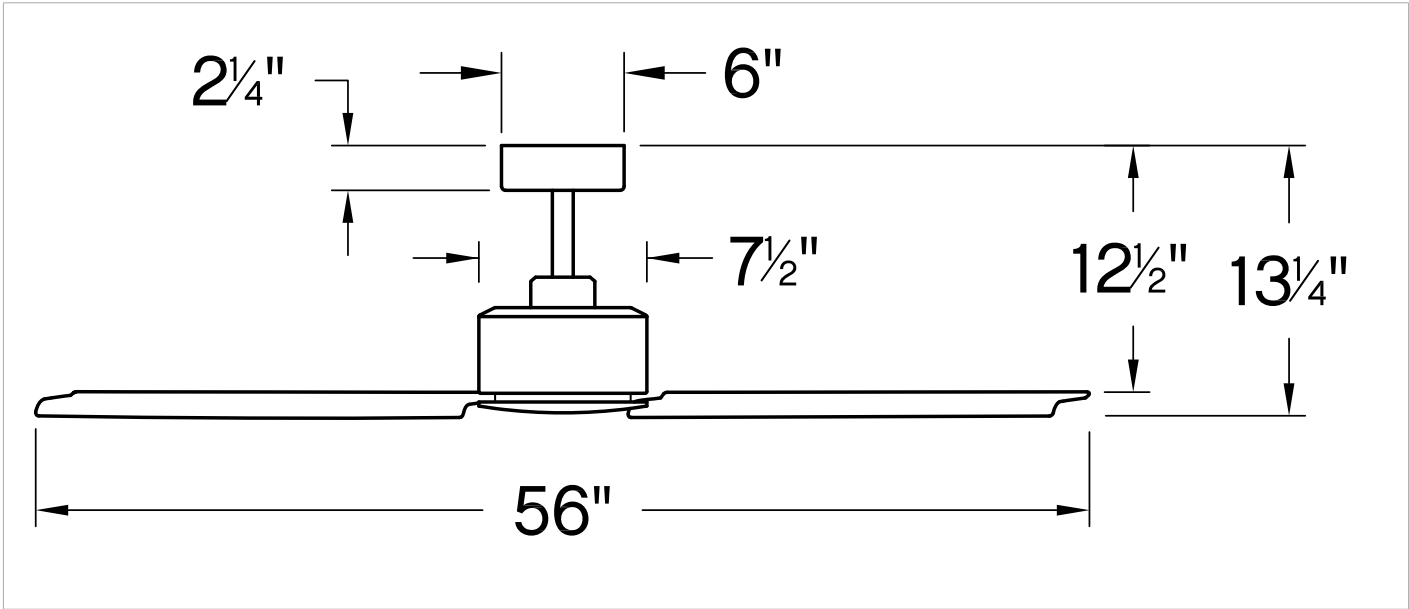

INDY 56" FAN

900956FMB-NWA

PERFORMANCE SPECIFICATIONS	STANDARD	
	HIGH SPEED	AVERAGE SPEED
Airflow	5306	3785
EnergyUse	57.6	36
EnergyCost	16	10
Efficiency	92	105
AMPS	0.48	0.34
RPMS	159	113

AVERAGE PERFORMANCE AND ENERGY INFORMATION

ENERGYGUIDE

Estimated Yearly Energy Cost

$10

Cost Range of Similar Models (19" - 84")

$3 | | $34

- Based on 12 cents per kWh and 6.4 hours use per day
- Your cost depends on rates and use
- Energy Use: 36 Watts

Airflow

3,785

Cubic Feet Per Minute

- The higher the airflow, the more air the fan will move
- Airflow Efficiency: 105 Cubic Feet Per Minute Per Watt

All estimates based on typical use, excluding lights ftc.gov/energy

Airflow Shown is a Weighted Average of High and Low Cubic Feet per Minute Based on Downrod

HINKLEY

HINKLEY
33000 Pin Oak Parkway
Avon Lake, OH 44012

PHONE: (440) 653-5500
Toll Free: 1 (800) 446-5539

hinkley.com