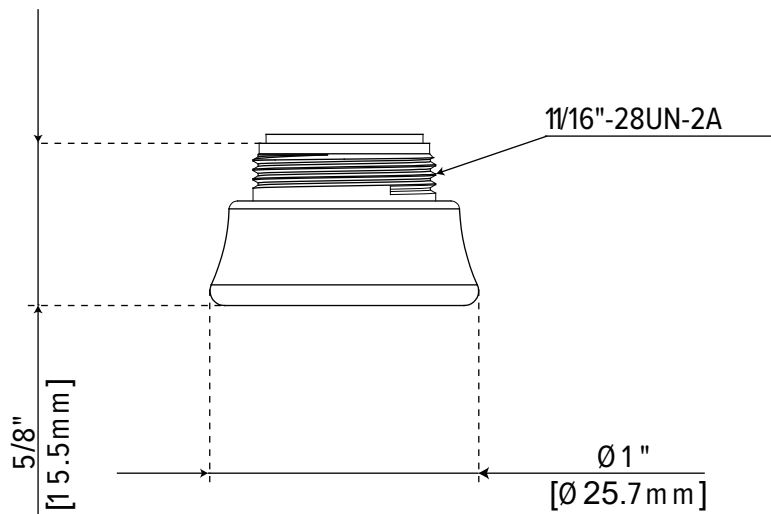

OBPF5F30004
1.2 GPM AERATOR

Description

PRODUCT FEATURES:

- Max flow rate: 1.2 gpm at 60 psi
- Metal aerator shell

Model Numbers

OBPF5F30004CP Chrome

OBPF5F3004ZBN Brushed Nickel

OBPF5F30004