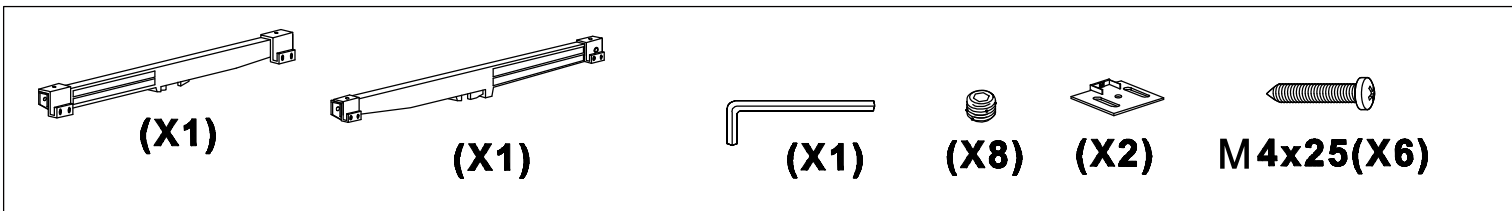

Barn Door Hardware Installation

Parts Included:

1 Soft close Installation