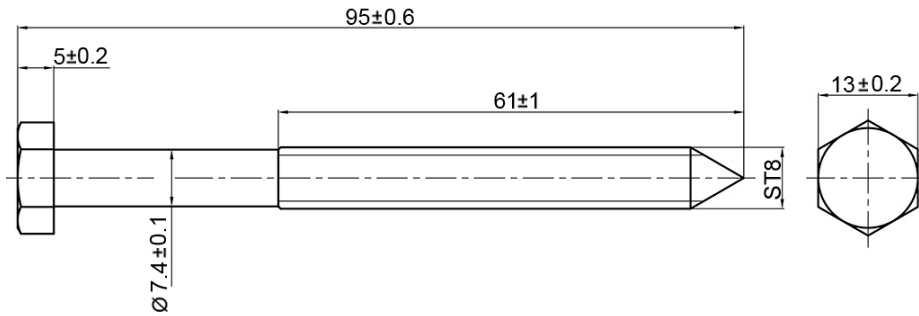

HBD5964 BARN DOOR FLAT RAIL STANDOFF

Available
Finishes:

Black

Stainless

FEATURES:

- For Use with Flat Rail Kits
- Material (Black): Steel
(Stainless): Stainless Steel 304

BOM:

- Rail Standoff (1)
- Rail Mount Lag Screw M8 x 90 (1)
- Washer M8 (1)

DRAWINGS:

Track Lag Bolt