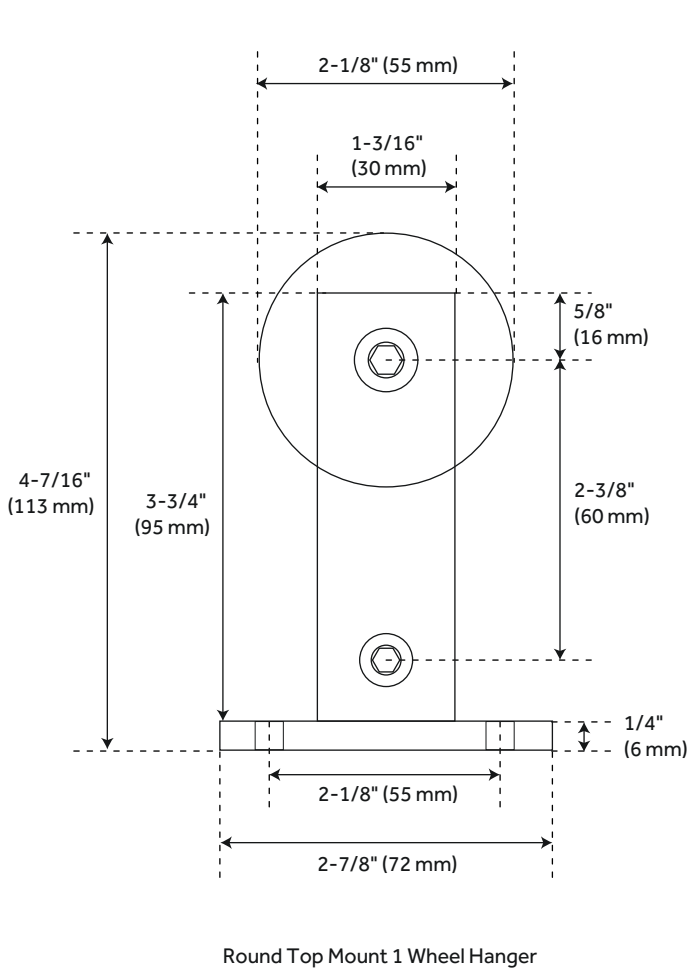

78" AMICI

SINGLE ROLLER TOP-MOUNT BARN DOOR HARDWARE KIT - STAINLESS STEEL

SKU: 456739

FEATURES

- For doors up to 36" wide.
- Wheel: 2-1/8" diameter.
- Steel 1-1/4" diameter roller bearings.
- Track Size: 1" Stainless Steel, 78-3/4".
- Strap Size: 5/16" Steel, 4-1/2" X 1-1/5".

CONTENTS

HANGER	PAGE 2
MOUNT	PAGE 2
STOP	PAGE 2
RAIL	PAGE 3
GUIDES	PAGE 3

REVISED 09/28/2020

78" AMICI

SINGLE ROLLER TOP-MOUNT BARN DOOR HARDWARE KIT - STAINLESS STEEL

SKU: 456739

Round Top Mount 1 Wheel Hanger

Round Rod Door Stop

FEATURES

- Product Finish: Stainless Steel
- Material: Steel
- Length: 78"
- Height: 4-3/8"
- Depth: 1-3/8"
- Mounting Hardware Included: Yes
- Mounting Hardware Concealed: No
- Weight Limit (Lbs): 220

PRODUCT IMAGE

78" AMICI

SINGLE ROLLER TOP-MOUNT BARN DOOR HARDWARE KIT - STAINLESS STEEL

SKU: 456739

FEATURES

- Product Finish: Stainless Steel
- Material: Steel
- Length: 78"
- Height: 4-3/8"
- Depth: 1-3/8"
- Mounting Hardware Included: Yes
- Mounting Hardware Concealed: No
- Weight Limit (Lbs): 220