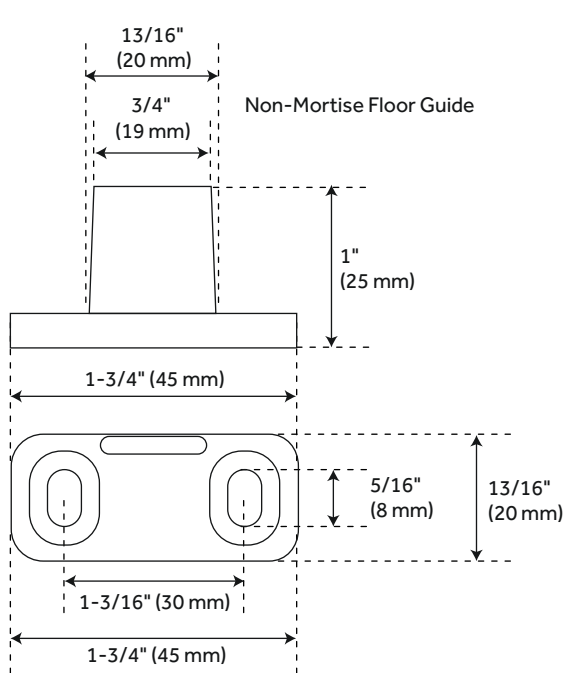

78" AMICI

SINGLE ROLLER TOP-MOUNT BARN DOOR HARDWARE KIT - STAINLESS STEEL

SKU: 456739

FEATURES

- For doors up to 36" wide.
- Wheel: 2-1/8" diameter.
- Steel 1-1/4" diameter roller bearings.
- Track Size: 1" Stainless Steel, 78-3/4".
- Strap Size: 5/16" Steel, 4-1/2" X 1-1/5".

Round Rod Door Stop

FEATURES

- Product Finish: Stainless Steel
- Material: Steel
- Length: 78"
- Height: 4-3/8"
- Depth: 1-3/8"
- Mounting Hardware Included: Yes
- Mounting Hardware Concealed: No
- Weight Limit (Lbs): 220

PRODUCT IMAGE

78" AMICI

SINGLE ROLLER TOP-MOUNT BARN DOOR HARDWARE KIT - STAINLESS STEEL

SKU: 456739

FEATURES

- Product Finish: Stainless Steel
- Material: Steel
- Length: 78"
- Height: 4-3/8"
- Depth: 1-3/8"
- Mounting Hardware Included: Yes
- Mounting Hardware Concealed: No
- Weight Limit (Lbs): 220