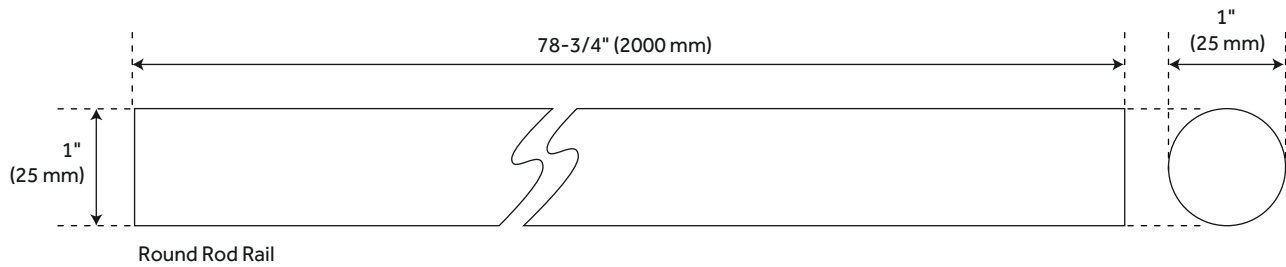

78" AMICI

SINGLE ROLLER TOP-MOUNT BARN DOOR HARDWARE KIT - STAINLESS STEEL

SKU: 456739

FEATURES

- For doors up to 36" wide.
- Wheel: 2-1/8" diameter.
- Steel 1-1/4" diameter roller bearings.
- Track Size: 1" Stainless Steel, 78-3/4".
- Strap Size: 5/16" Steel, 4-1/2" X 1-1/5".

Round Rod Door Stop

FEATURES

- Product Finish: Stainless Steel
- Material: Steel
- Length: 78"
- Height: 4-3/8"
- Depth: 1-3/8"
- Mounting Hardware Included: Yes
- Mounting Hardware Concealed: No
- Weight Limit (Lbs): 220

PRODUCT IMAGE

78" AMICI

SINGLE ROLLER TOP-MOUNT BARN DOOR HARDWARE KIT - STAINLESS STEEL

SKU: 456739

FEATURES

- Product Finish: Stainless Steel
- Material: Steel
- Length: 78"
- Height: 4-3/8"
- Depth: 1-3/8"
- Mounting Hardware Included: Yes
- Mounting Hardware Concealed: No
- Weight Limit (Lbs): 220