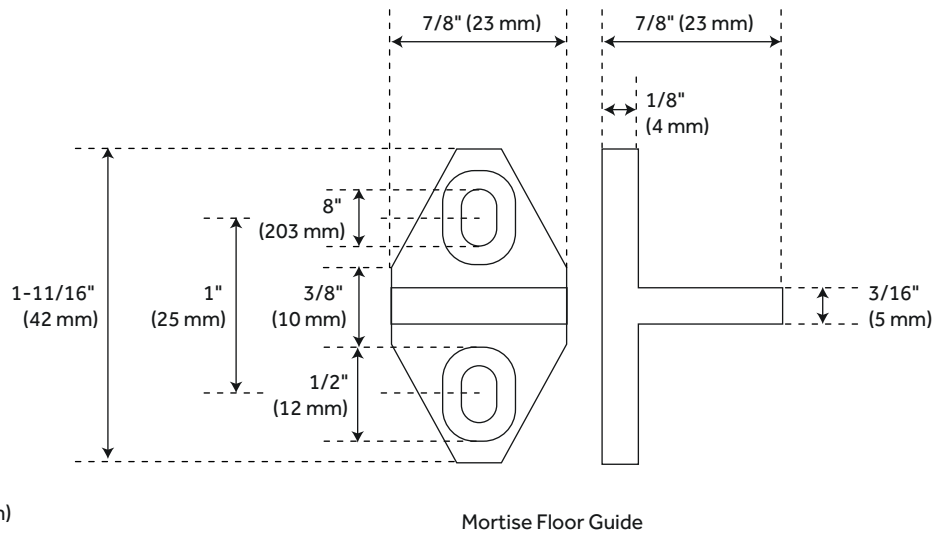

78" AMICI

SINGLE ROLLER TOP-MOUNT BARN DOOR HARDWARE KIT - STAINLESS STEEL

SKU: 456739

FEATURES

- For doors up to 36" wide.
- Wheel: 2-1/8" diameter.
- Steel 1-1/4" diameter roller bearings.
- Track Size: 1" Stainless Steel, 78-3/4".
- Strap Size: 5/16" Steel, 4-1/2" X 1-1/5".

Round Rod Door Stop

FEATURES

- Product Finish: Stainless Steel
- Material: Steel
- Length: 78"
- Height: 4-3/8"
- Depth: 1-3/8"
- Mounting Hardware Included: Yes
- Mounting Hardware Concealed: No
- Weight Limit (Lbs): 220

PRODUCT IMAGE

78" AMICI

SINGLE ROLLER TOP-MOUNT BARN DOOR HARDWARE KIT - STAINLESS STEEL

SKU: 456739

FEATURES

- Product Finish: Stainless Steel
- Material: Steel
- Length: 78"
- Height: 4-3/8"
- Depth: 1-3/8"
- Mounting Hardware Included: Yes
- Mounting Hardware Concealed: No
- Weight Limit (Lbs): 220