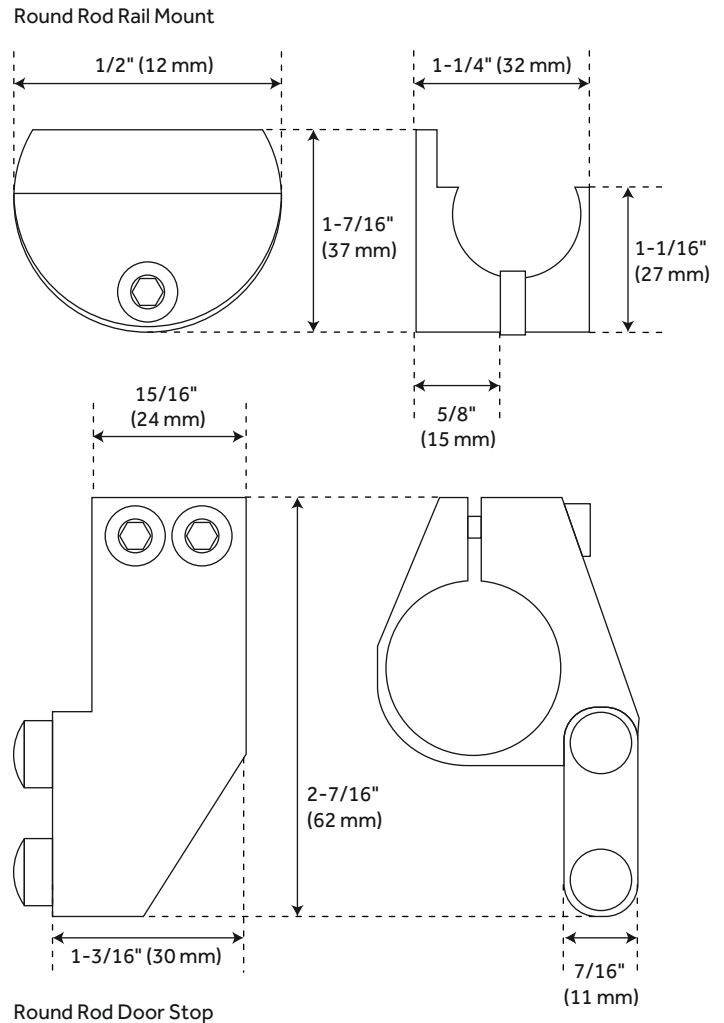

78" AMICI

SINGLE ROLLER TOP-MOUNT BARN DOOR HARDWARE KIT - STAINLESS STEEL

SKU: 456739

FEATURES

- For doors up to 36" wide.
- Wheel: 2-1/8" diameter.
- Steel 1-1/4" diameter roller bearings.
- Track Size: 1" Stainless Steel, 78-3/4".
- Strap Size: 5/16" Steel, 4-1/2" X 1-1/5".

CONTENTS

HANGER	PAGE 2
MOUNT	PAGE 2
STOP	PAGE 2
RAIL	PAGE 3
GUIDES	PAGE 3

REVISED 09/28/2020

78" AMICI

SINGLE ROLLER TOP-MOUNT BARN DOOR HARDWARE KIT - STAINLESS STEEL

SKU: 456739

Round Top Mount 1 Wheel Hanger

Round Rod Door Stop

FEATURES

- Product Finish: Stainless Steel
- Material: Steel
- Length: 78"
- Height: 4-3/8"
- Depth: 1-3/8"
- Mounting Hardware Included: Yes
- Mounting Hardware Concealed: No
- Weight Limit (Lbs): 220

PRODUCT IMAGE

78" AMICI

SINGLE ROLLER TOP-MOUNT BARN DOOR HARDWARE KIT - STAINLESS STEEL

SKU: 456739

FEATURES

- Product Finish: Stainless Steel
- Material: Steel
- Length: 78"
- Height: 4-3/8"
- Depth: 1-3/8"
- Mounting Hardware Included: Yes
- Mounting Hardware Concealed: No
- Weight Limit (Lbs): 220