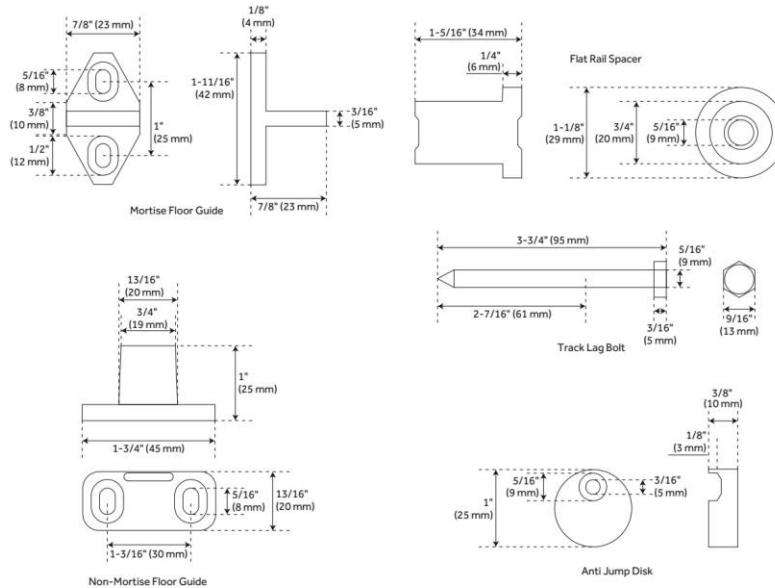

60" KARL TOP-MOUNT BARN DOOR HARDWARE KIT

SKU: 950678

Code: HBD5055X60, HBD5911

FEATURES

ADDITIONAL FEATURES

- Black barn door hardware kits are made of steel.
- Stainless steel barn door hardware kit is made of stainless steel.
- For doors up to 30" wide.
- Roller Wheel - 3-1/4" Diameter.
- Steel 2-1/2" diameter roller bearings.
- Track Size: 1/4" Steel, 1-1/2" x 60".
- Strap Size: 1/4" Steel, 6" x 1".
- Optional Soft Close Adapter:
 - Door weight needs to be 66-132 lbs and not exceeding 176 lbs for the soft-close function to work properly.

REVISED 7/10/2024

60" KARL TOP-MOUNT BARN DOOR HARDWARE KIT

SKU: 950678

All dimensions and specifications are nominal and may vary. Use actual products for accuracy in critical situations.