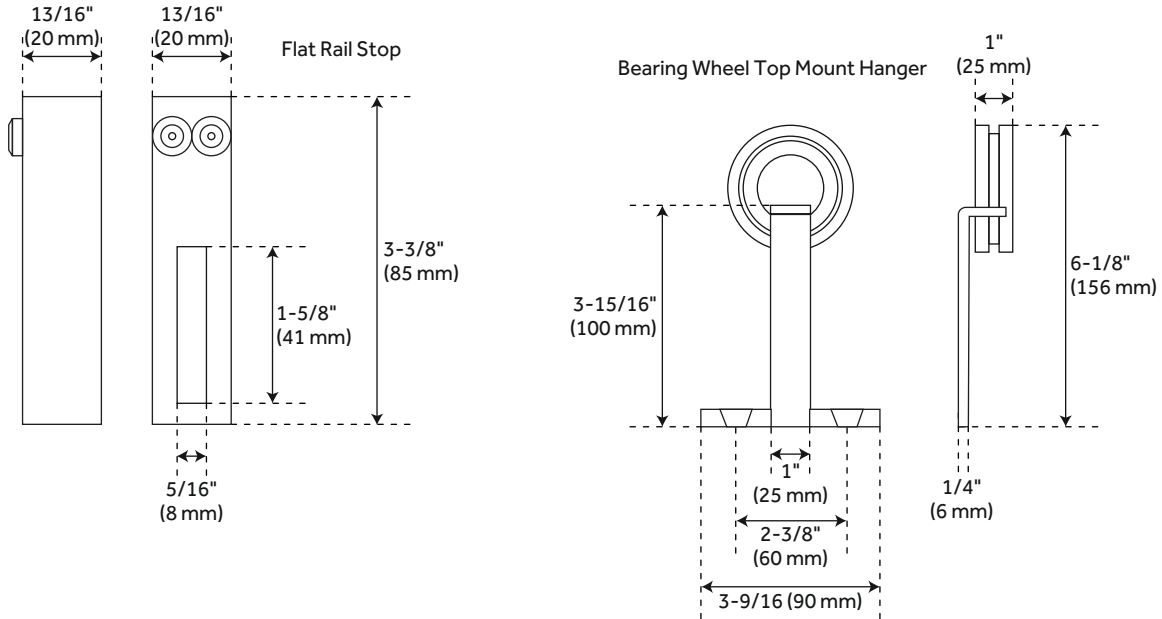

60" KARL TOP-MOUNT BARN DOOR HARDWARE KIT

SKU: 950678

Code: HBD5055X60, HBD5911

FEATURES

ADDITIONAL FEATURES

- Black barn door hardware kits are made of steel.
- Stainless steel barn door hardware kit is made of stainless steel.
- For doors up to 30" wide.
- Roller Wheel - 3-1/4" Diameter.
- Steel 2-1/2" diameter roller bearings.
- Track Size: 1/4" Steel, 1-1/2" x 60".
- Strap Size: 1/4" Steel, 6" x 1".
- Optional Soft Close Adapter:
 - Door weight needs to be 66-132 lbs and not exceeding 176 lbs for the soft-close function to work properly.

REVISED 7/10/2024

60" KARL TOP-MOUNT BARN DOOR HARDWARE KIT

SKU: 950678

All dimensions and specifications are nominal and may vary. Use actual products for accuracy in critical situations.