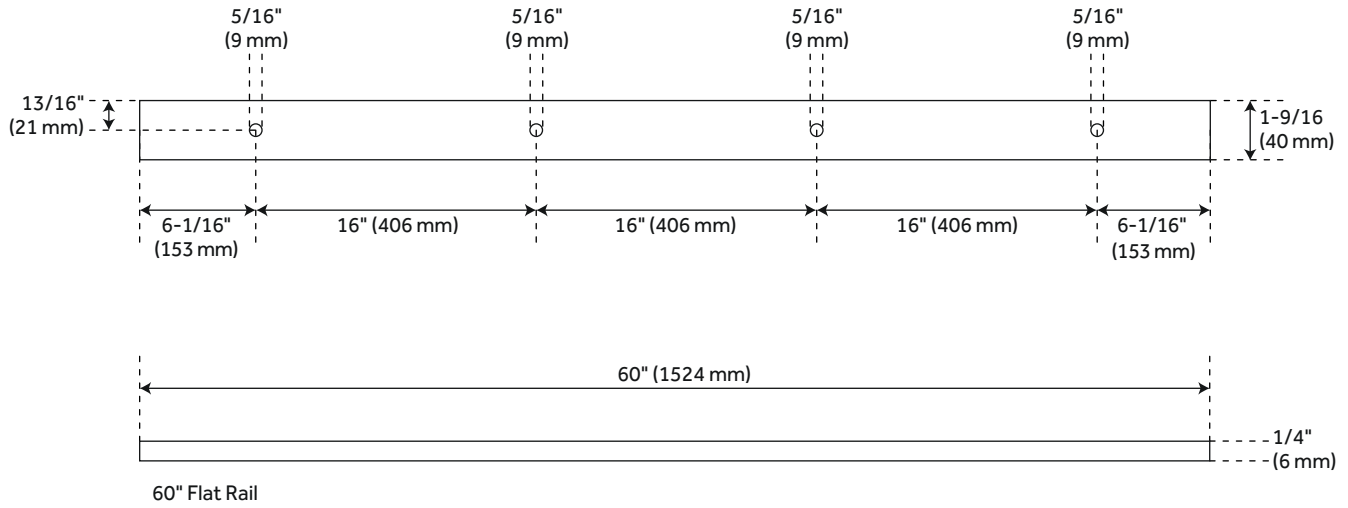

60" KARL TOP-MOUNT BARN DOOR HARDWARE KIT

SKU: 950678

Code: HBD5055X60, HBD5911

FEATURES

ADDITIONAL FEATURES

- Black barn door hardware kits are made of steel.
- Stainless steel barn door hardware kit is made of stainless steel.
- For doors up to 30" wide.
- Roller Wheel - 3-1/4" Diameter.
- Steel 2-1/2" diameter roller bearings.
- Track Size: 1/4" Steel, 1-1/2" x 60".
- Strap Size: 1/4" Steel, 6" x 1".
- Optional Soft Close Adapter:
 - Door weight needs to be 66-132 lbs and not exceeding 176 lbs for the soft-close function to work properly.

REVISED 7/10/2024

60" KARL TOP-MOUNT BARN DOOR HARDWARE KIT

SKU: 950678

All dimensions and specifications are nominal and may vary. Use actual products for accuracy in critical situations.