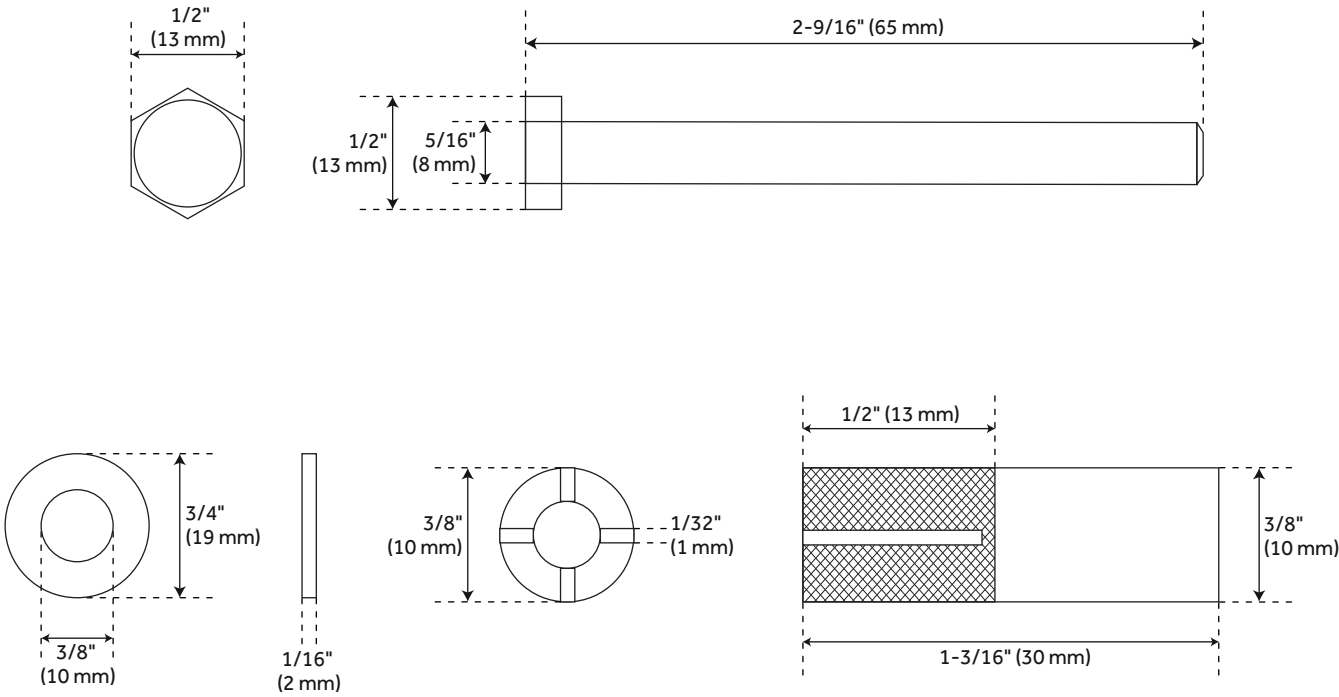

BARN DOOR RAIL MASONRY MOUNTING BOLT AND ANCHOR

SKU: 950704
Code: HBD5969

FEATURES

Material: Steel
Length: 2-1/2"
Mounting Hardware Included: Yes

ASSE 1016 Type P/T

REVISED 9/6/2023

BARN DOOR RAIL MASONRY MOUNTING BOLT AND ANCHOR

SKU: 950704

Code: HBD5969

ADDITIONAL FEATURES

- To mount rail and spacers to masonry walls.

REVISED 9/6/2023

BARN DOOR RAIL MASONRY MOUNTING BOLT AND ANCHOR

All dimensions and specifications are nominal and may vary. Use actual products for accuracy in critical situations.