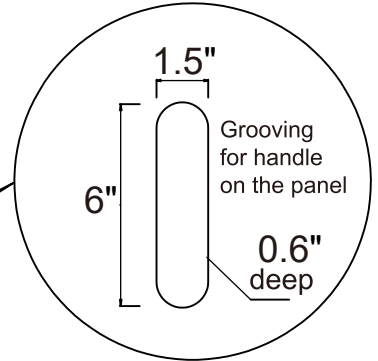

Barn Door Hardware Installation

1

(x1)

ST3x15mm(x2)

Grooving for handle on the panel

0.6" deep

2

①

(silicon sealant)

Stick the handle by silicon sealant

②

OR

1/16"