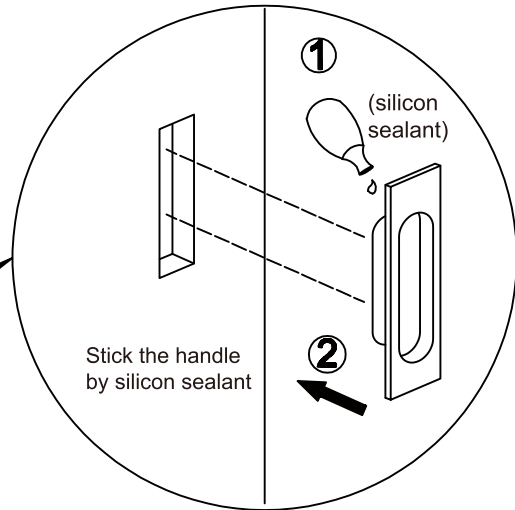

Barn Door Hardware Installation

1

(x1)

ST3x15mm(x2)

Grooving for handle on the panel

0.6" deep

2

①

(silicon sealant)

Stick the handle by silicon sealant

②

OR

1/16"