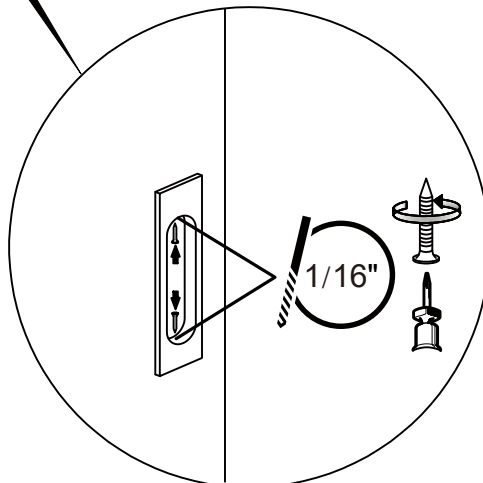

Barn Door Hardware Installation

1

(x1)

ST3x15mm(x2)

Grooving for handle on the panel

0.6" deep

2

①

(silicon sealant)

Stick the handle by silicon sealant

②

OR

1/16"