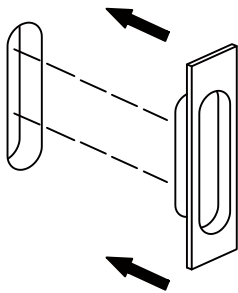

Barn Door Hardware Installation

1

(x1)

ST3x15mm(x2)

Grooving for handle on the panel

0.6" deep

2

①

(silicon sealant)

Stick the handle by silicon sealant

②

OR

1/16"