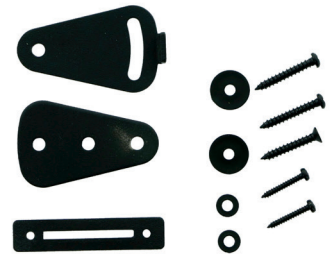

HBD5904 BARN DOOR HARDWARE - PRIVACY LATCH

Available
Finishes:

Black

Stainless/SN

FEATURES:

- 2.3" H
- Material (Black): Steel
(Stainless): Stainless Steel 304

BOM:

- Latch Swivel Plate (1)
- Latch Fixed Plate (1)
- Rectangular Strike (1)
- Large Washer (2)
- Small Washer (2)
- Pan Head Wood Screw ST4.2 x 25mm (2)
- Flat Head Wood Screw ST4.2 x 25mm (1)
- Pan Head Wood Screw ST3 x 20mm(2)

DRAWINGS: