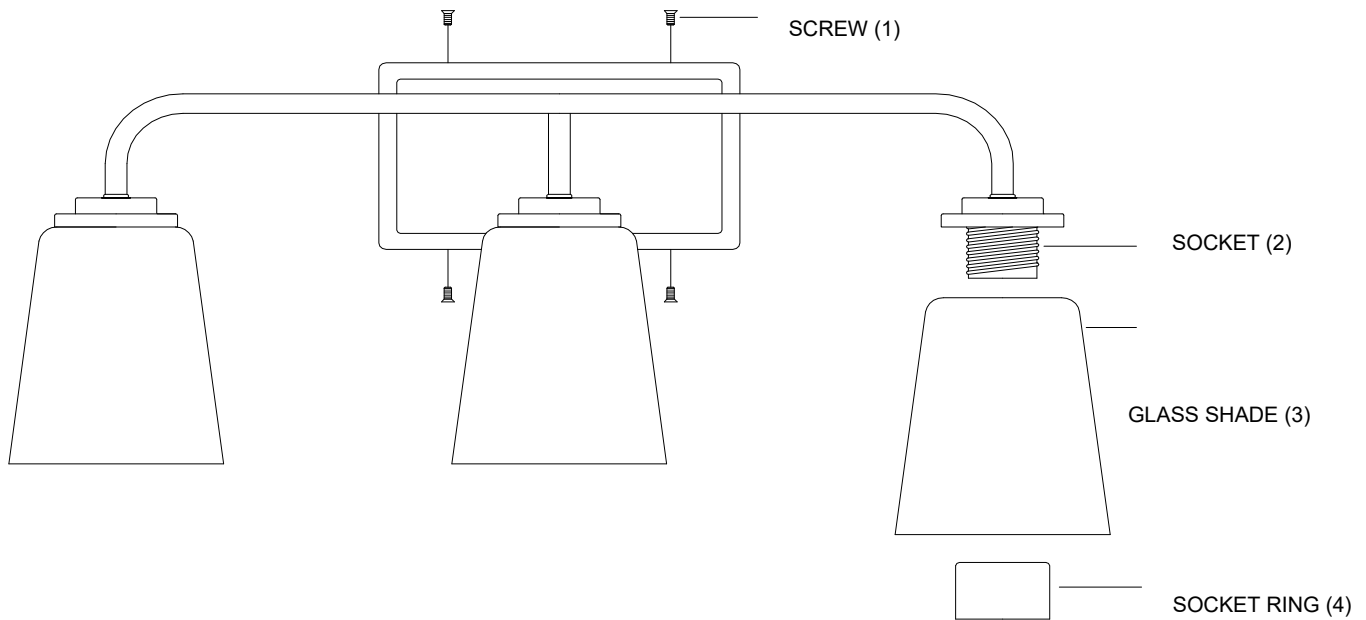

MERIDIAN

L I T E T R E N D S

ITEM NO: M80043BN/PN/MBK/NB

M80044BN/PN/MBK/NB

M80045BN/PN/MBK/NB

ASSEMBLY INSTRUCTIONS

1. Carefully unpack and identify all parts referring to illustration for parts identification.
2. Turn the power to the installation point OFF.
3. Install the glass shade (3) onto the socket (2) and secure with the socket ring (4).
4. Refer to the additional installation instructions included with the product for wiring and installation.
5. Install proper bulbs (not included) into each socket referring to the markings and/or labels on the fixture for maximum wattage.
6. Restore power to the installation point and retain this sheet for future reference.