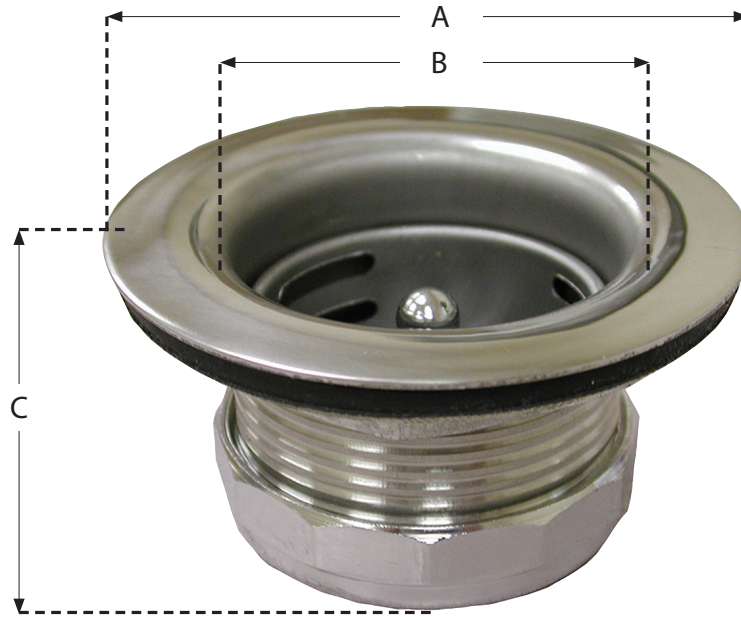

JUNIOR DUO BASKET STRAINER

- Complete with nuts and washers
- Fits 1-3/4" bar sink
- Basket with die cast locknut
- 1-1/2" threads

Part No.	Finish	A	B	C
B02050	Stainless Steel	2.80"	1.87"	1.55"
B02100	Polished Brass	2.80"	1.87"	1.55"
B0250BN	Brushed Nickel	2.80"	1.87"	1.55"
B0250RB	Oil Rubbed Bronze	2.80"	1.87"	1.55"
B0250WB	Old World Bronze	2.80"	1.87"	1.55"