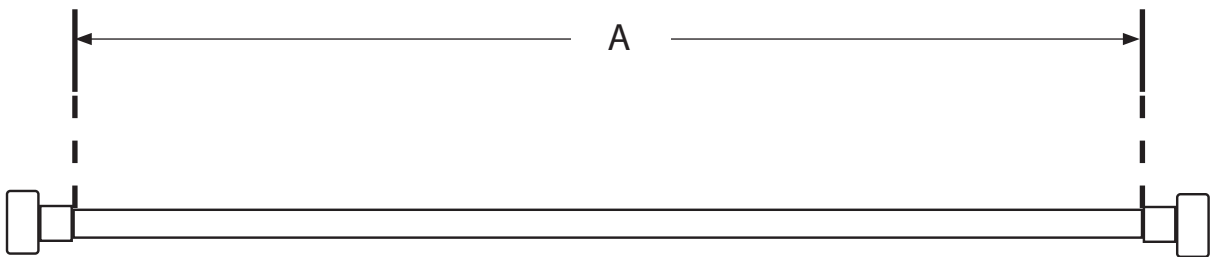

WASHING MACHINE HOSE, STRAIGHT FEMALE

- Industrial quality
- 3/8" ID EPDM rubber for hot and cold use
- Polyester yarn reinforcement
- 3/4" female hose ends
- Stamped brass ends and crimps
- 120° F working temperature
- 200 PSI working pressure
- Includes washers

Part No.	Overall Length
J04004	4'
J04005	5'
J04006	6'