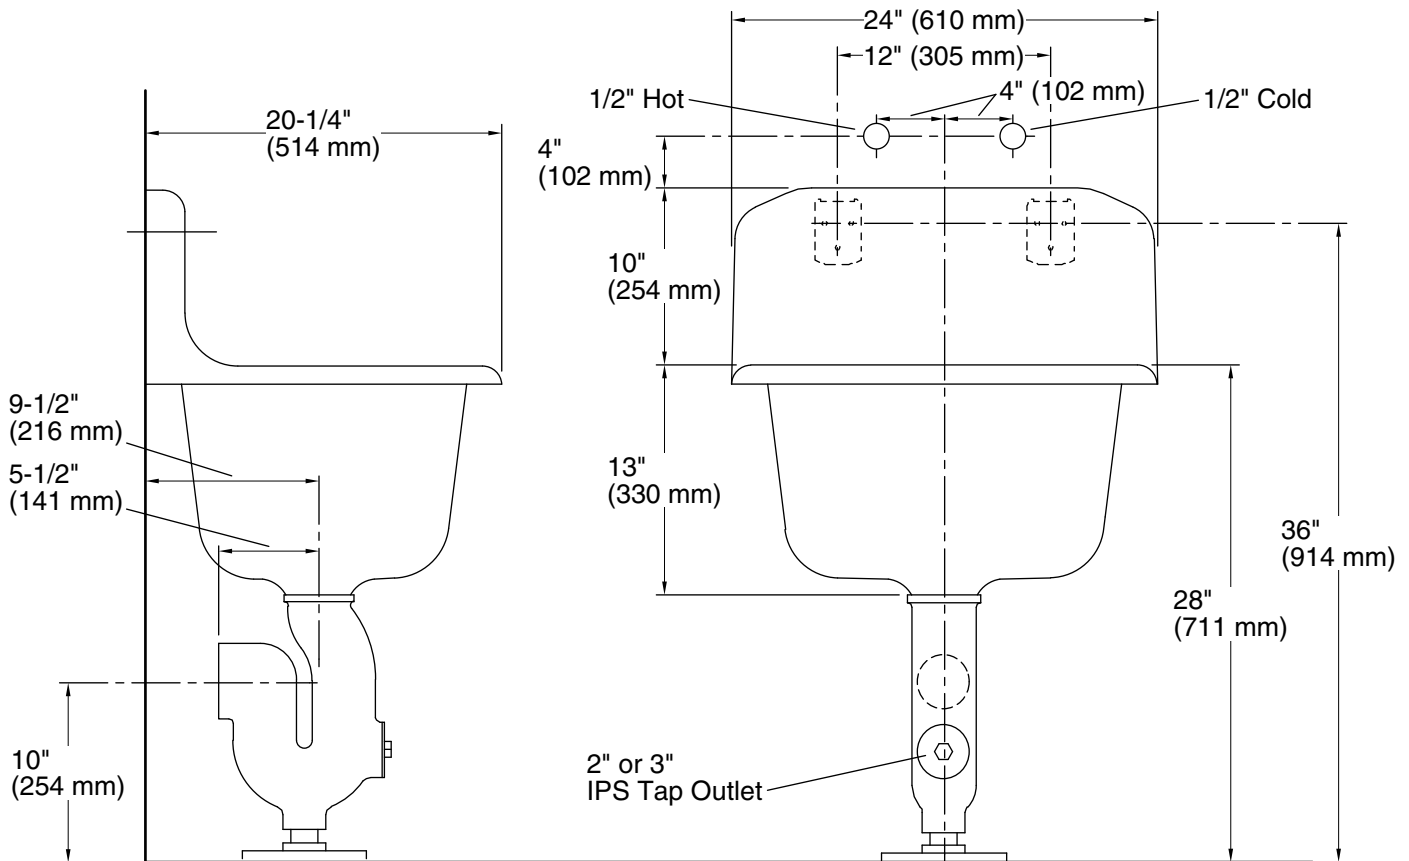

Technical Information

All product dimensions are nominal.

Bowl configuration:	Single
Installation:	Top-mount
Bowl area (Only):	Width: 20" (508 mm) Bowl depth: 16" (406 mm) Water depth: 12" (305 mm)
Drain hole:	3-1/8" (80 mm)

Notes

Install this product according to the installation instructions.

WARNING: Risk of personal injury. The rim guard has sharp edges. Use caution when handling.

IMPORTANT: This product is not intended for installation in a residential setting.