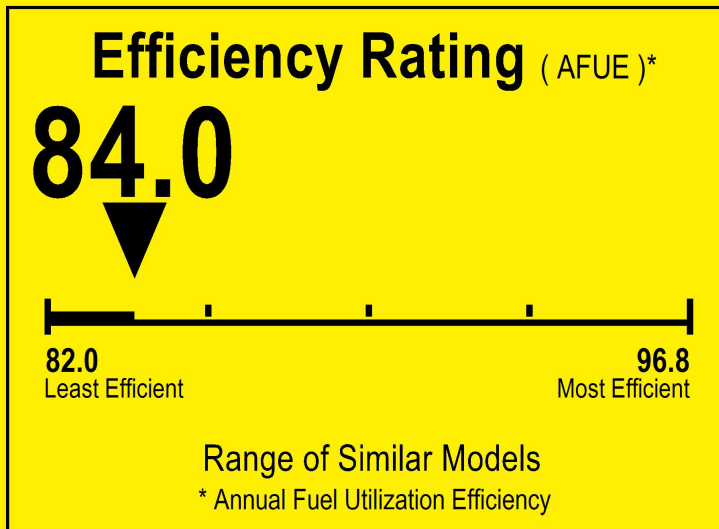

U.S. Government

Federal law prohibits removal of this label before consumer purchase.

ENERGYGUIDE

Boiler
Water
Natural Gas, Propane Gas

WEIL-MCLAIN
Model CGI-4

For energy cost info, visit
productinfo.energy.gov