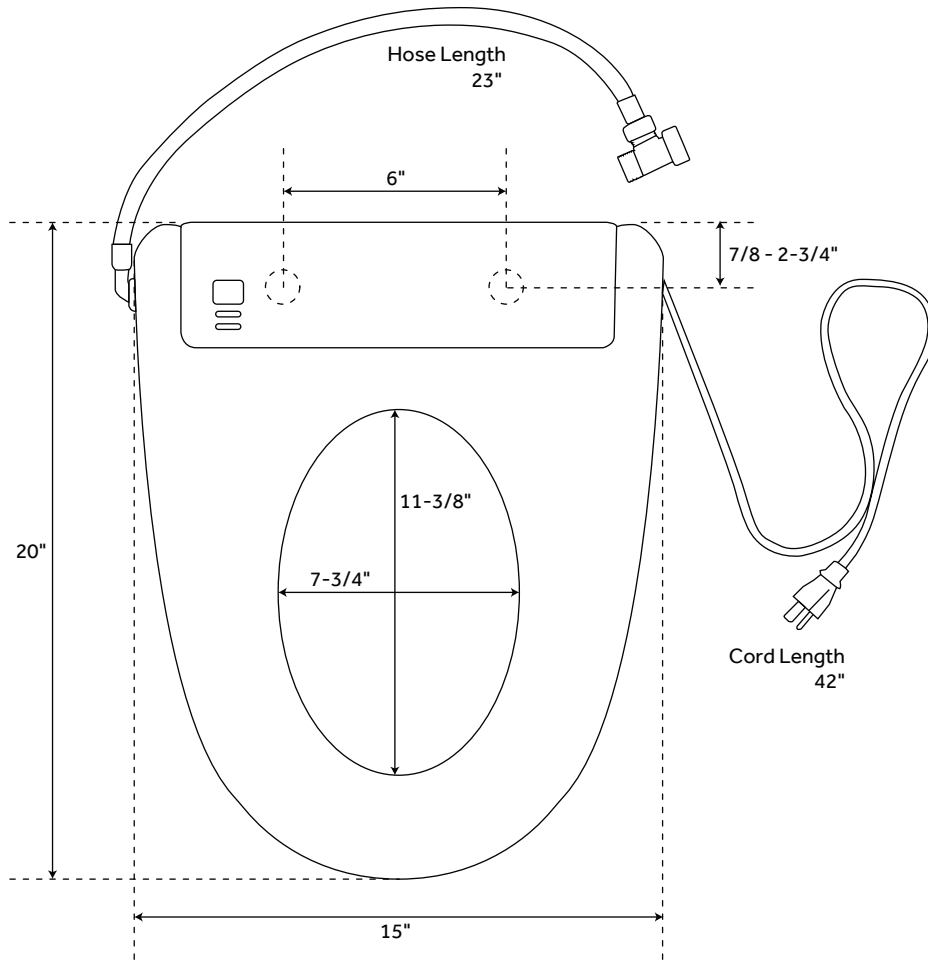

BURWELL

ELONGATED ELECTRONIC BIDET TOILET SEAT

SKU: 436885

FEATURES

- Product Finish: White
- Material: Plastic
- Bowl Shape: Elongated
- Operations: Warm Water, Warm Seat, Massage, Warm Drying, Smart Night Light, Auto-Drain Washing Cstern, Auto-Cleaning Modes, and Eco-Friendly
- A Remote Control With Screen Is Included for One-Handed Simple Operation; Primary Operating Controls on the Side of the Seat Can Be Used as Well
- Nozzle and Seat Made From Antibacterial Materials
- Soft-Closing Seat and Lid
- Installs Easily With Quick-Release System
- Designed for Single- and Two-Piece Toilets
- Toilet Not Included
- 120V, 10A
- Requires dedicated GFI outlet

CONTENTS

BIDET TOILET SEAT PAGE 2

REVISED 03/26/2020

BURWELL

ELONGATED ELECTRONIC BIDET TOILET SEAT

SKU: 436885

FEATURES

Product Finish: White
Material: Plastic
Bowl Shape: Elongated
Length: 15-1/4"
Width: 20-1/4"
Height: 6"
Hose Length: 23"
Power Cord Length: 42"
Soft-Closing Seat and Lid
Nozzle and Seat Made From
Antibacterial Materials
Remote Control Included
Toilet Not Included
Operations: Warm Water, Warm Seat,
Massage, Warm Drying,
Smart Night Light,
Auto-Drain Washing Cstern,
Auto-Cleaning Modes, and
Eco-Friendly
120V, 10A
Requires dedicated GFI outlet

PRODUCT IMAGE

All dimensions and specifications are nominal and may vary. Use actual products for accuracy in critical situations.

PAGE 2
Code: SHBDS200AWH