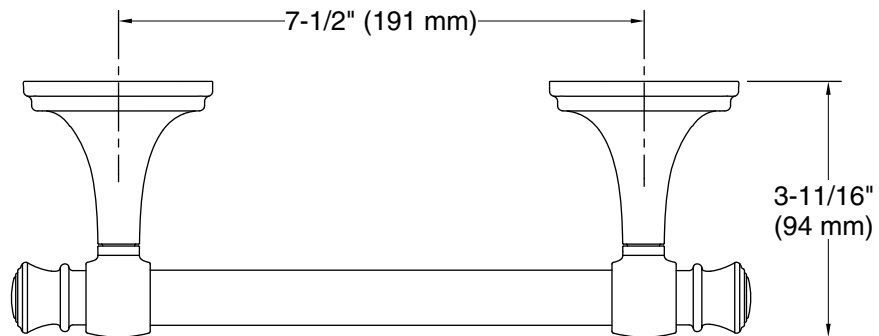

## Installation

- Installation hardware and template included.

## Technical Information

All product dimensions are nominal.

Installation Type: Wall-mount

Material: Zinc, Stainless Steel