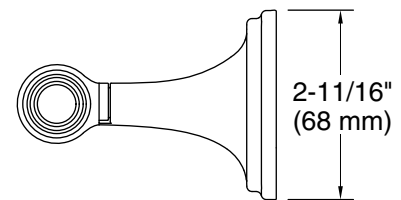

## Technical Information

All product dimensions are nominal.

Installation Type: Wall-mount

Material: Zinc, Stainless Steel