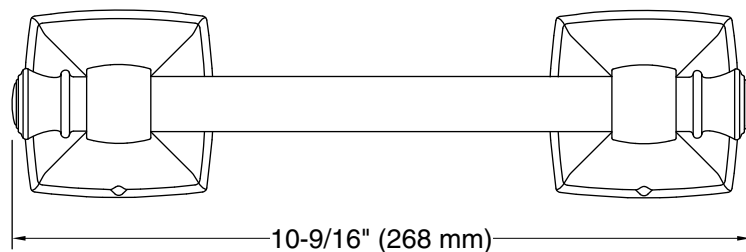

## Technical Information

All product dimensions are nominal.

Installation Type: Wall-mount

Material: Zinc, Stainless Steel