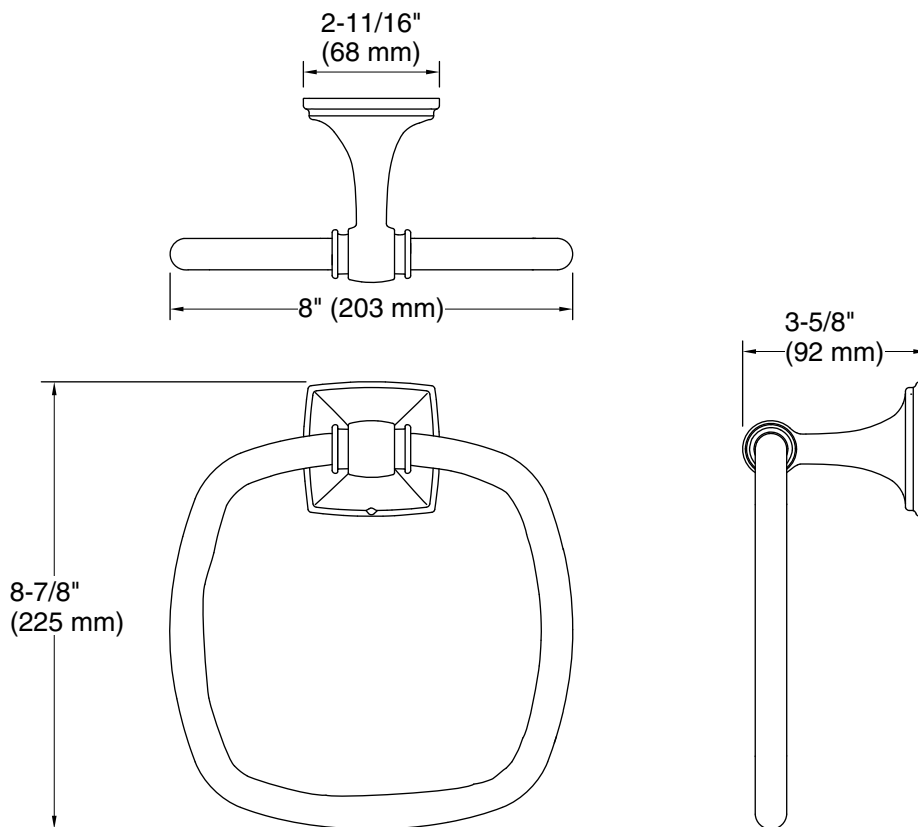

### Technical Information

All product dimensions are nominal.

Installation Type: Wall-mount

Material: Zinc, Stainless Steel