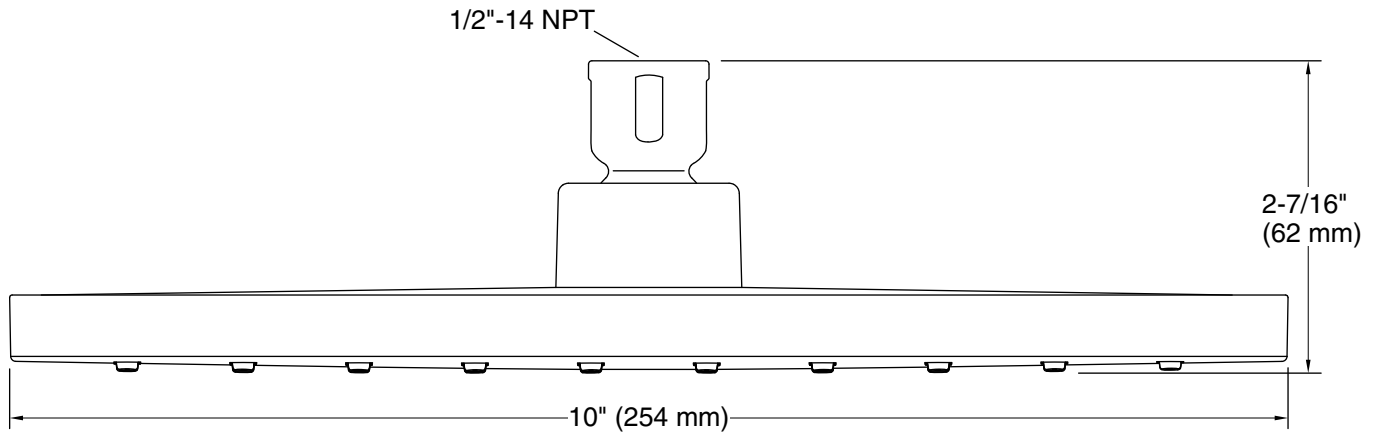

Technical Information

All product dimensions are nominal.

Drain included: No

Showerhead/Body Spray:

Rated maximum flow: 2.5 gal/min (9.5 l/min)

Pressure: 80 psi (5.5 bar)

Notes

For use with automatic compensating valves rated at 2.10 gal/min (7.9 l/min) or less.

Install this product according to the installation instructions.