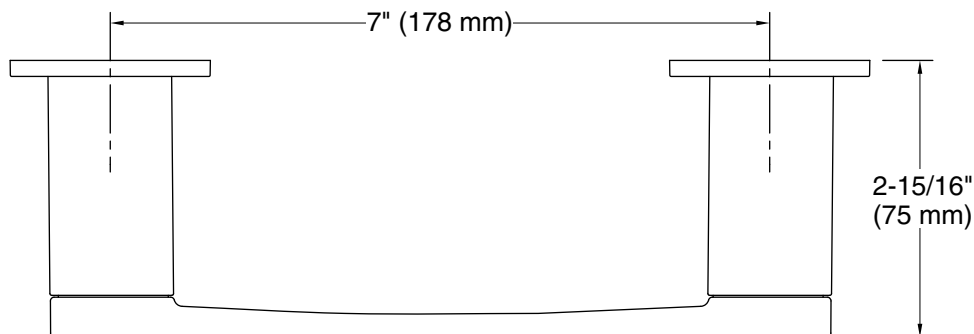

Technical Information

All product dimensions are nominal.

Installation Type: Wall-mount

Material: Zinc

Notes

Install this product according to the installation instructions.

CAUTION: Risk of personal injury. Do not install these products in any area where they are likely to be used inadvertently as a grab bar or support bar. These products are not designed or intended for use as a grab bar or support bar.