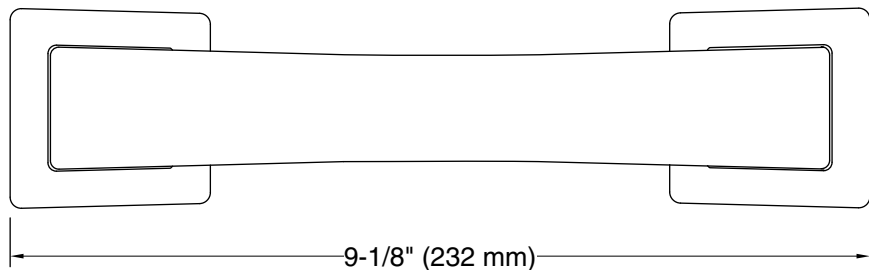

Recommended Products/Accessories

- K-31507-TA bath towel with Tatami weave, 30" x 58"
- K-31507-TE bath towel with Terry weave, 30" x 58"
- K-31507-TX bath towel with Textured weave, 30" x 58"

Codes/Standards

Technical Information

All product dimensions are nominal.

Installation Type: Wall-mount

Material: Zinc

Notes

Install this product according to the installation instructions.

CAUTION: Risk of personal injury. Do not install these products in any area where they are likely to be used inadvertently as a grab bar or support bar. These products are not designed or intended for use as a grab bar or support bar.