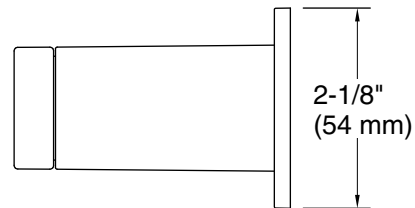

Recommended Products/Accessories

- K-31507-TA bath towel with Tatami weave, 30" x 58"
- K-31507-TE bath towel with Terry weave, 30" x 58"
- K-31507-TX bath towel with Textured weave, 30" x 58"

Codes/Standards

Technical Information

All product dimensions are nominal.

Installation Type: Wall-mount

Material: Zinc

Notes

Install this product according to the installation instructions.

CAUTION: Risk of personal injury. Do not install these products in any area where they are likely to be used inadvertently as a grab bar or support bar. These products are not designed or intended for use as a grab bar or support bar.